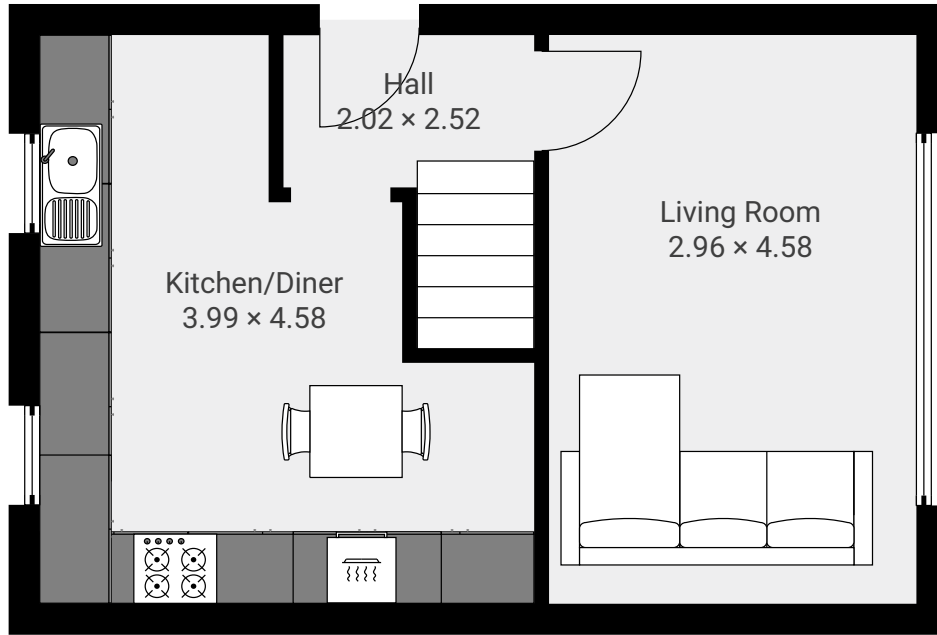

39 Hawick Drive

39 Hawick Drive, DD4 0JY Dundee, Scotland, GB
FLOORS: 2

▼ Ground Floor

▼ 1st Floor