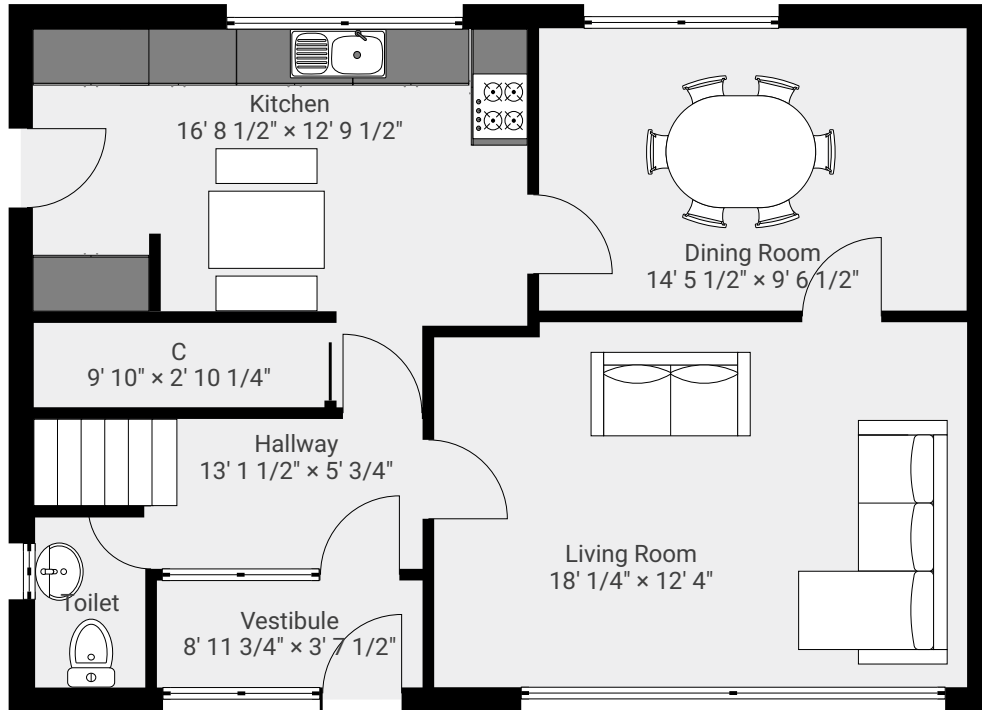

'Annandale' 19 Fountainbrae

19 Fountainbrae, DD5 4DX Dundee, Scotland, GB

FLOORS: 2

▼ Ground Floor

▼ 1st Floor