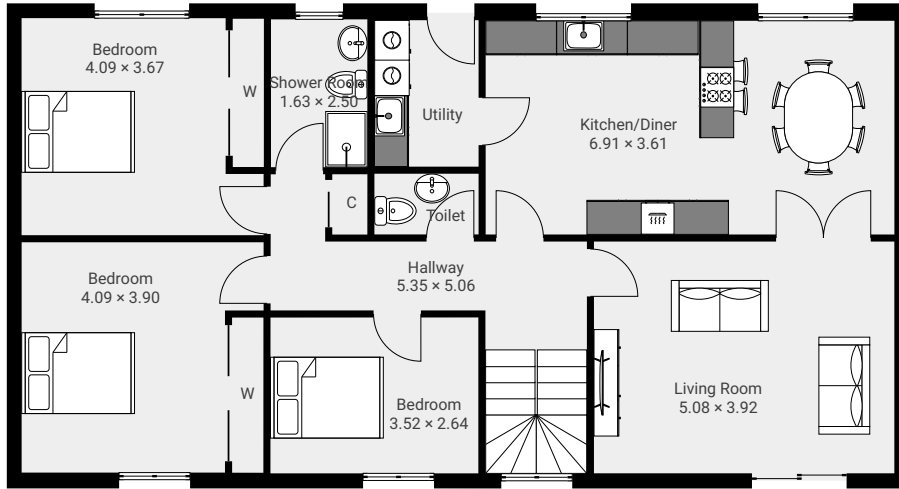

The Elms

68A Lour Road, DD8 2BA Forfar, Scotland, GB
FLOORS: 2

▼ Ground Floor

▼ Lower Ground Floor