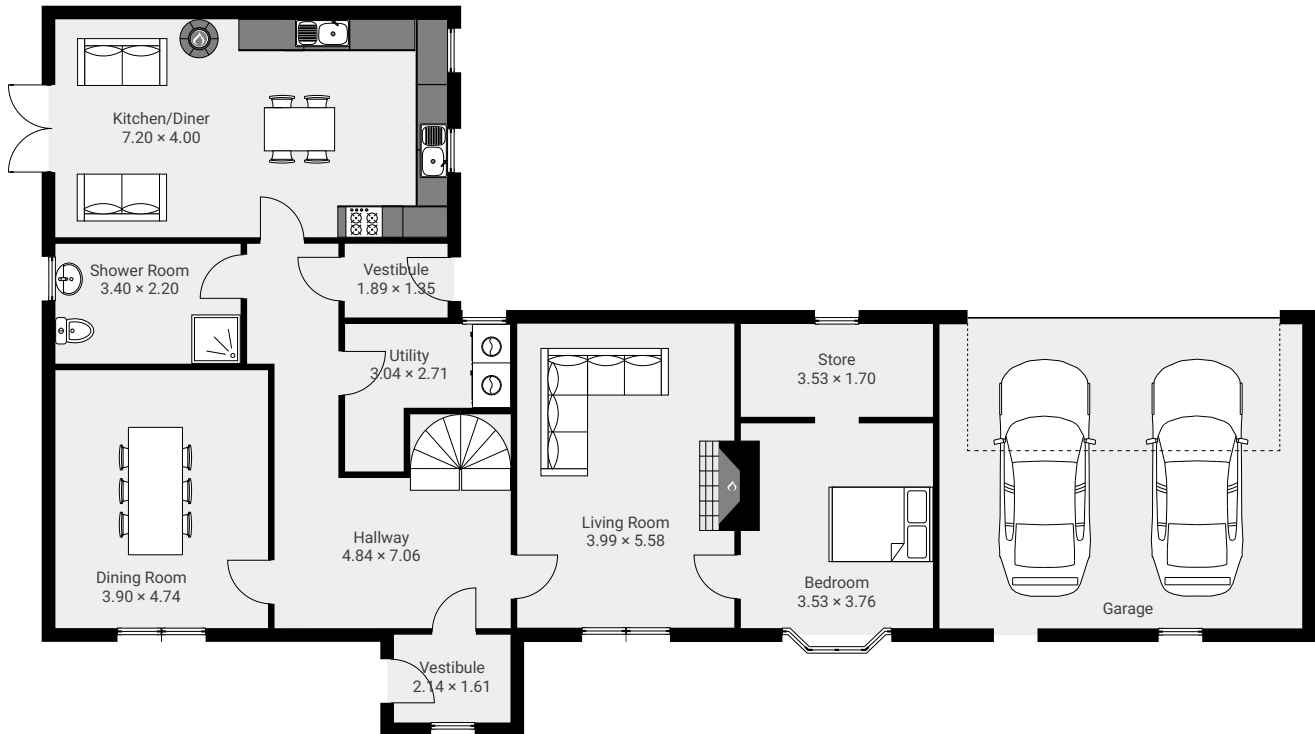

Slade Farmhouse

Arbroath, DD11 2RE Arbroath, Scotland, GB

FLOORS: 2

VERDALA

▼ Ground Floor

▼ 1st Floor