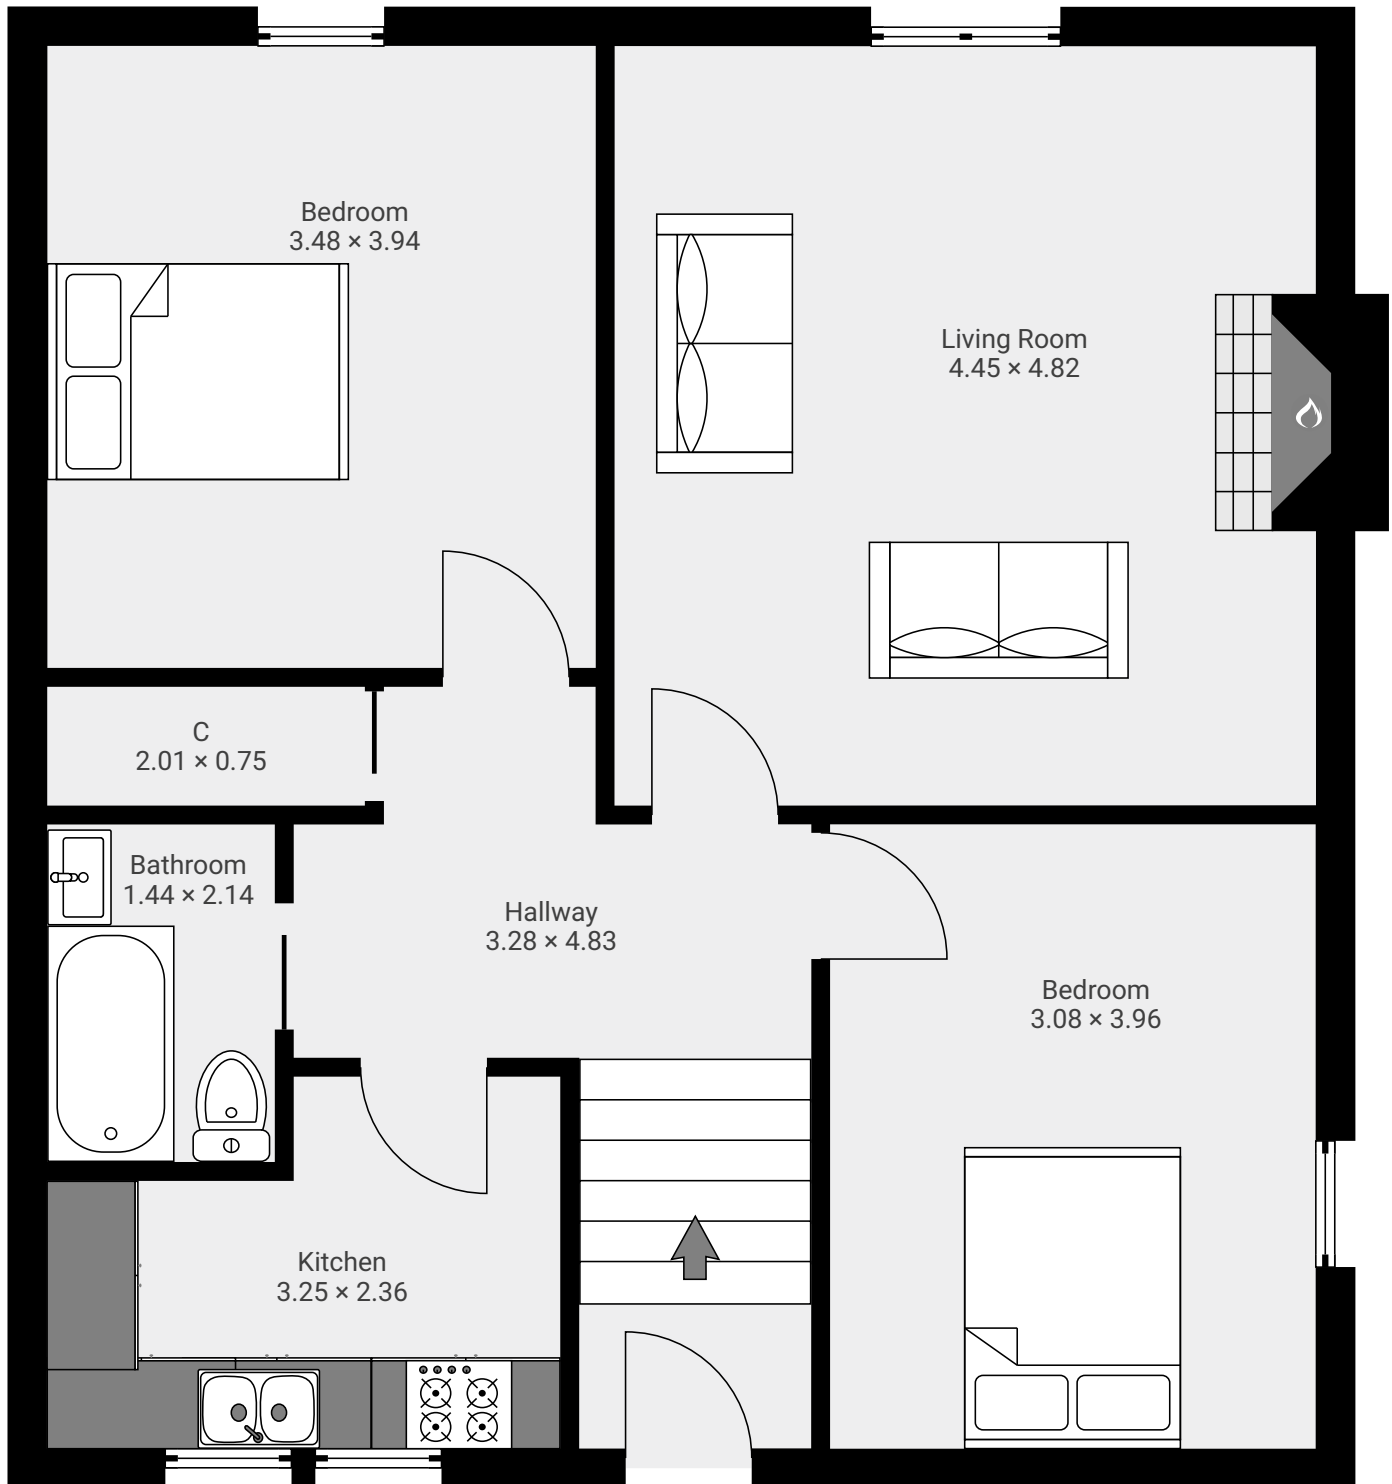

4B Reres Road

4B Reres Road, DD5 2QA Dundee, Scotland, GB

FLOORS: 1

VERDALA

▼ 1st Floor

0.0 0.5 1.0 1.5 2.0m
1:48

Page 1/1