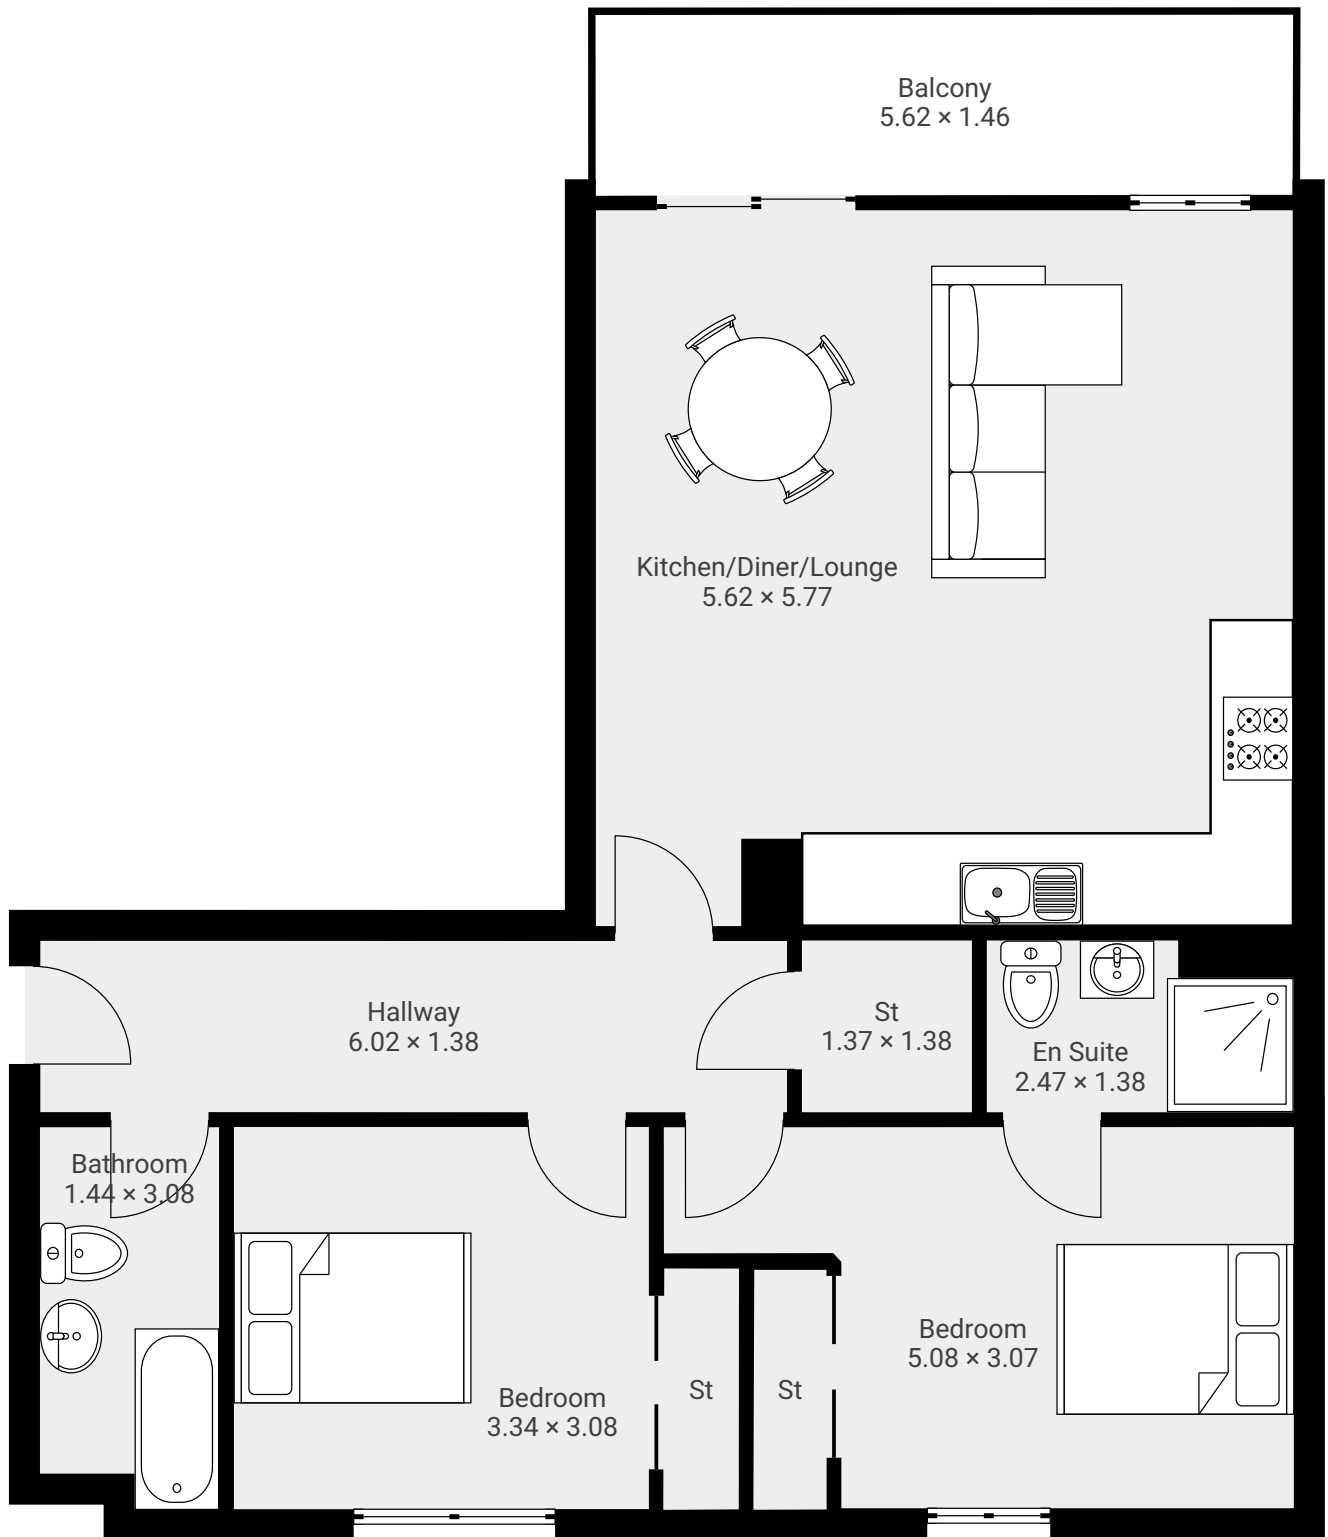

316 Riverside Drive

316 Riverside Drive, DD2 Dundee, Scotland, GB

FLOORS: 1

VERDALA

▼ 1st Floor

0 1 2 3m
1:61
Page 1/1