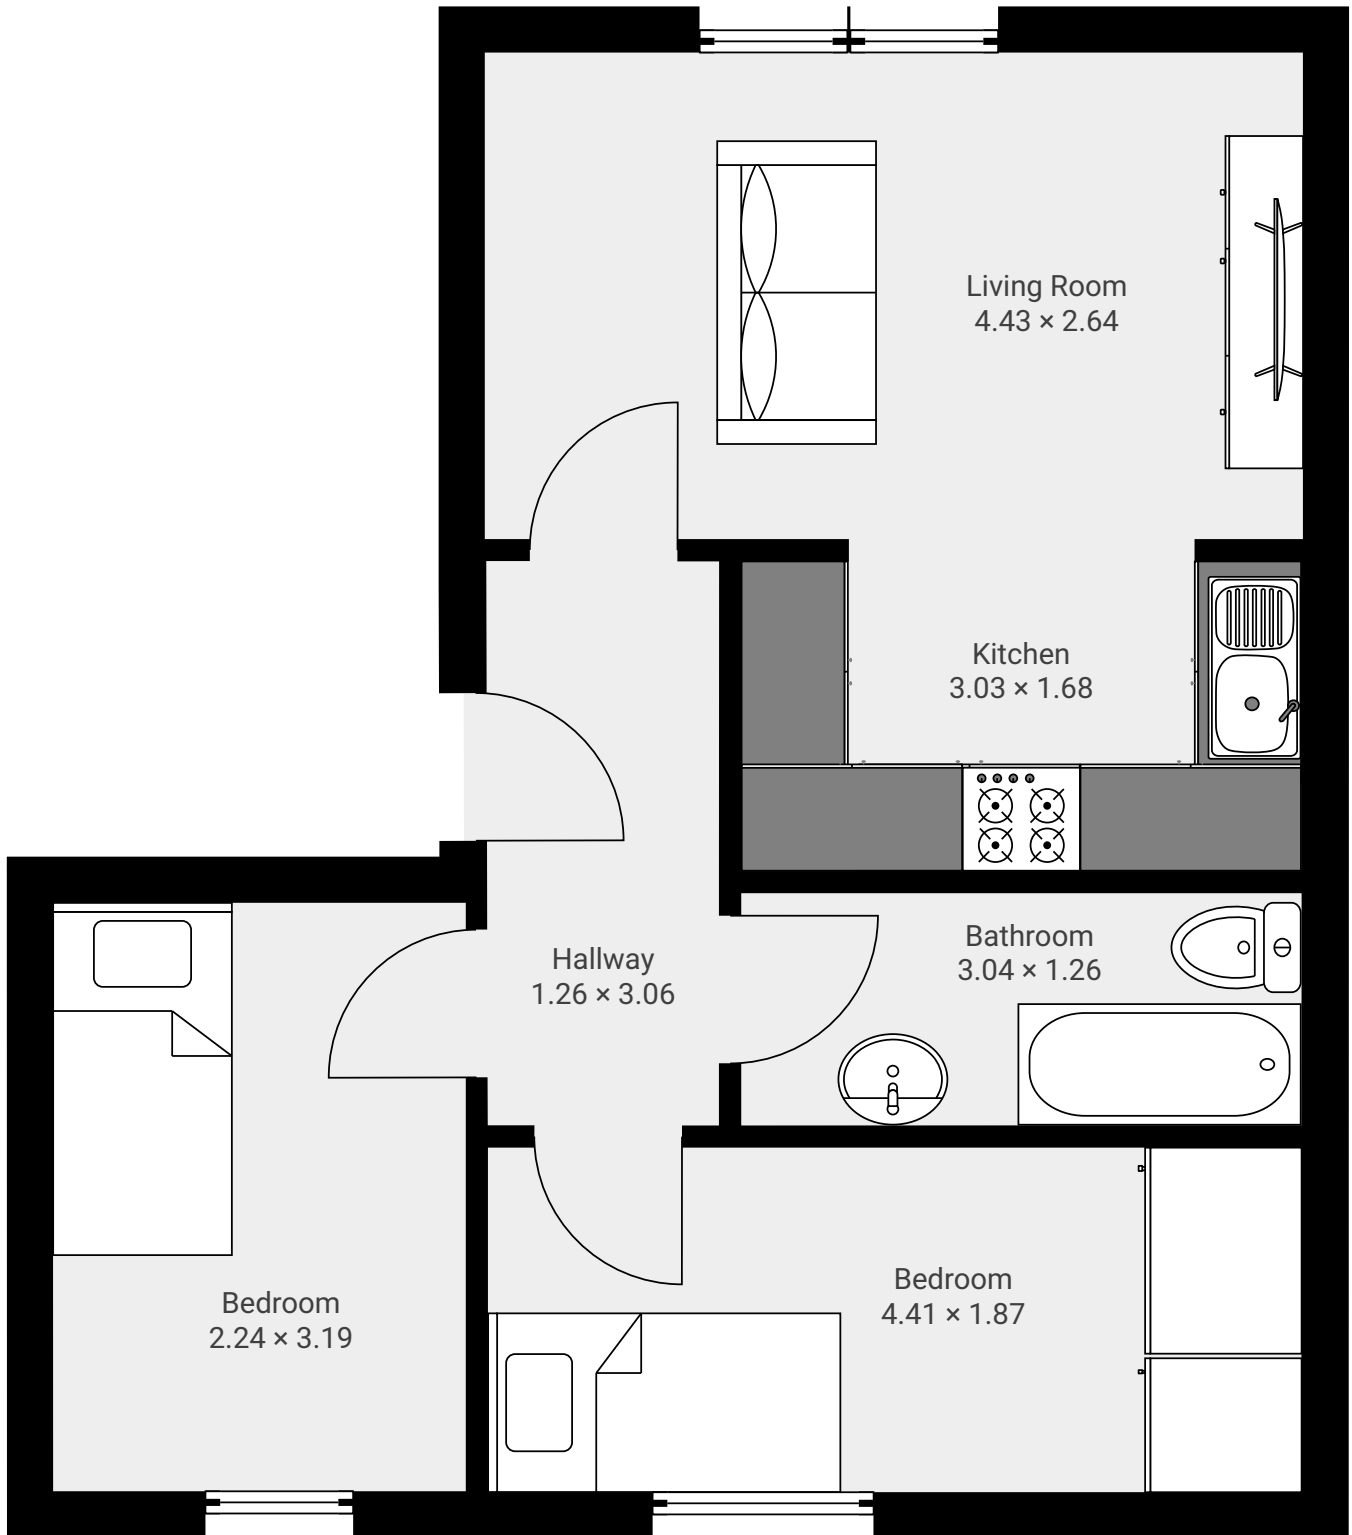

16 Union Street

16 Union Street, DD6 8BP Newport-on-Tay, Scotland, GB
FLOORS: 1

▼ 1st Floor

0.0 0.5 1.0 1.5 2.0m
1:41
Page 1/1