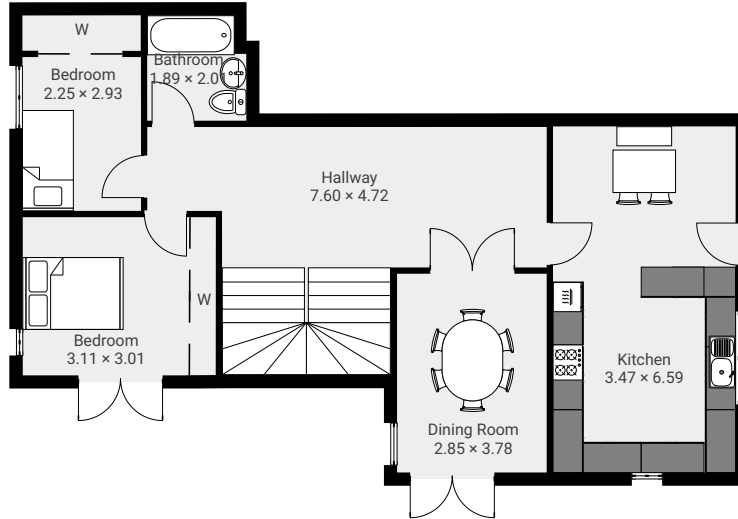

11 Kinloch Park

11 Kinloch Park, DD2 1EF Dundee, Scotland, GB
FLOORS: 3

▼ Ground Floor

▼ 1st Floor

11 Kinloch Park

11 Kinloch Park, DD2 1EF Dundee, Scotland, GB
FLOORS: 3

▼ 2nd Floor