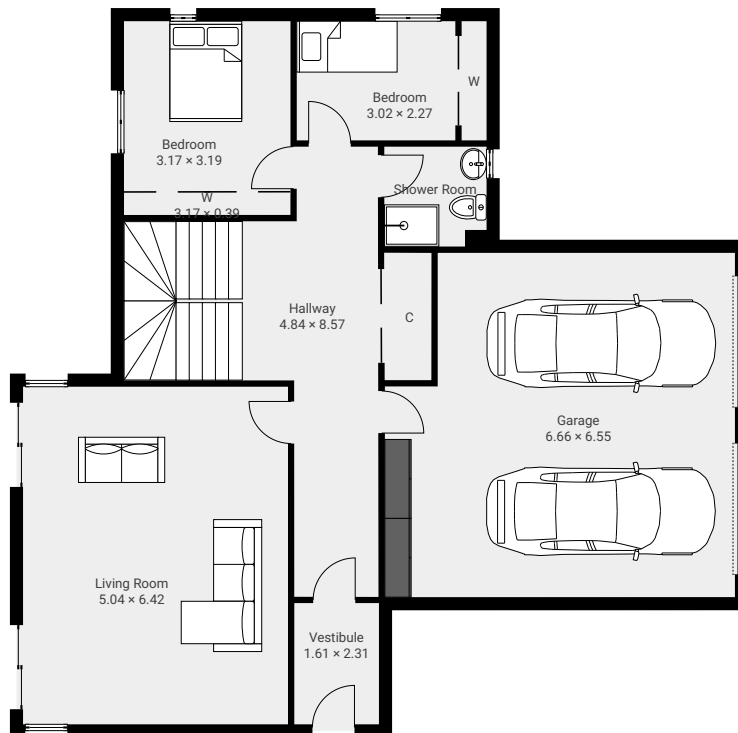

11 Kinloch Park

11 Kinloch Park, DD2 1EF Dundee, Scotland, GB
FLOORS: 3

▼ Ground Floor

▼ 1st Floor

11 Kinloch Park

11 Kinloch Park, DD2 1EF Dundee, Scotland, GB
FLOORS: 3

▼ 2nd Floor