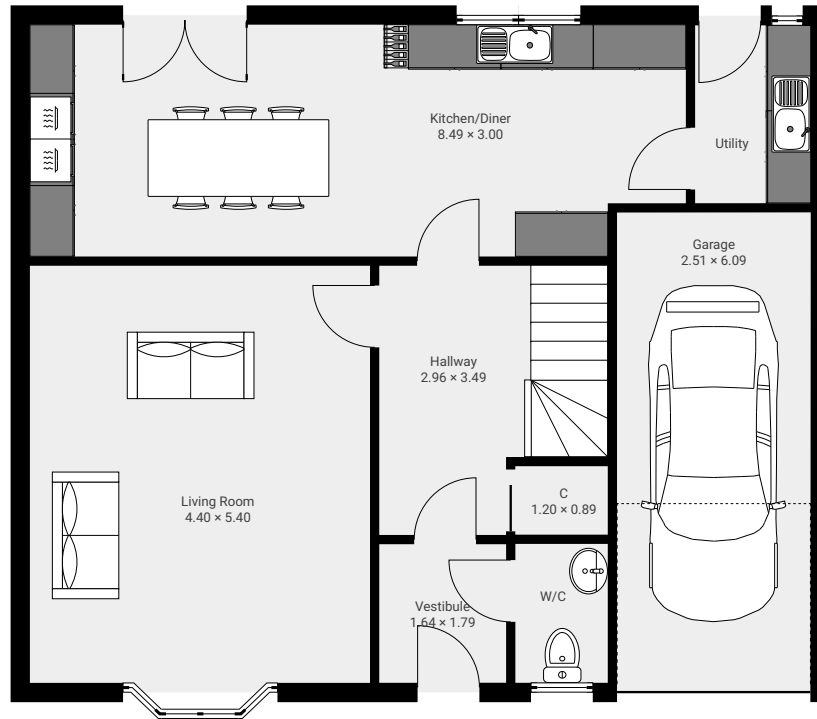

# 7 Ashludie Mews

7 Ashludie Mews, DD5 4EZ Dundee, Scotland, GB  
FLOORS: 2

## ▼ Ground Floor

## ▼ 1st Floor