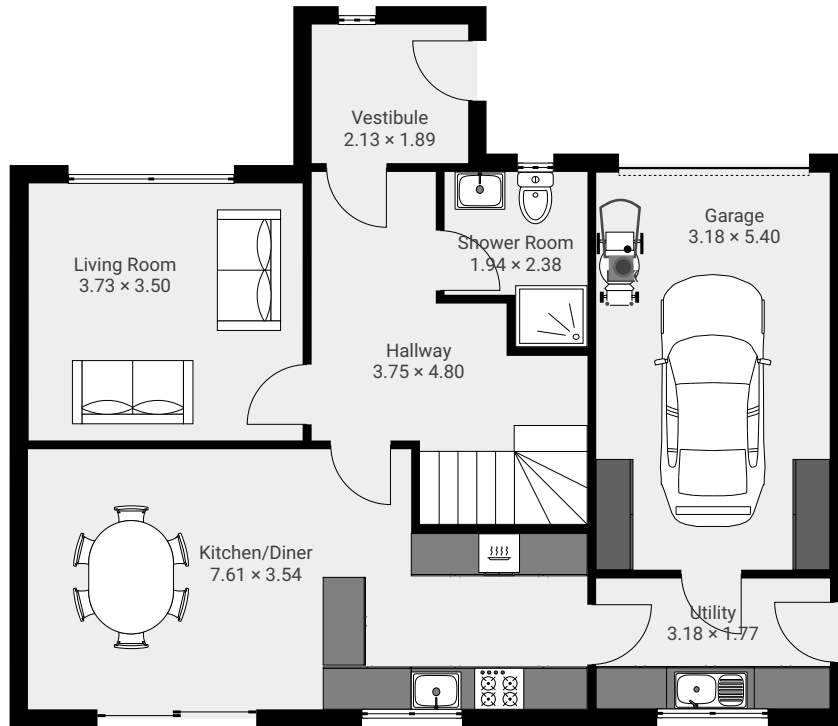

# 9 Golf View

Golf view, DD4 0SY Dundee  
FLOORS: 2

## ▼ Ground Floor

## ▼ 1st Floor