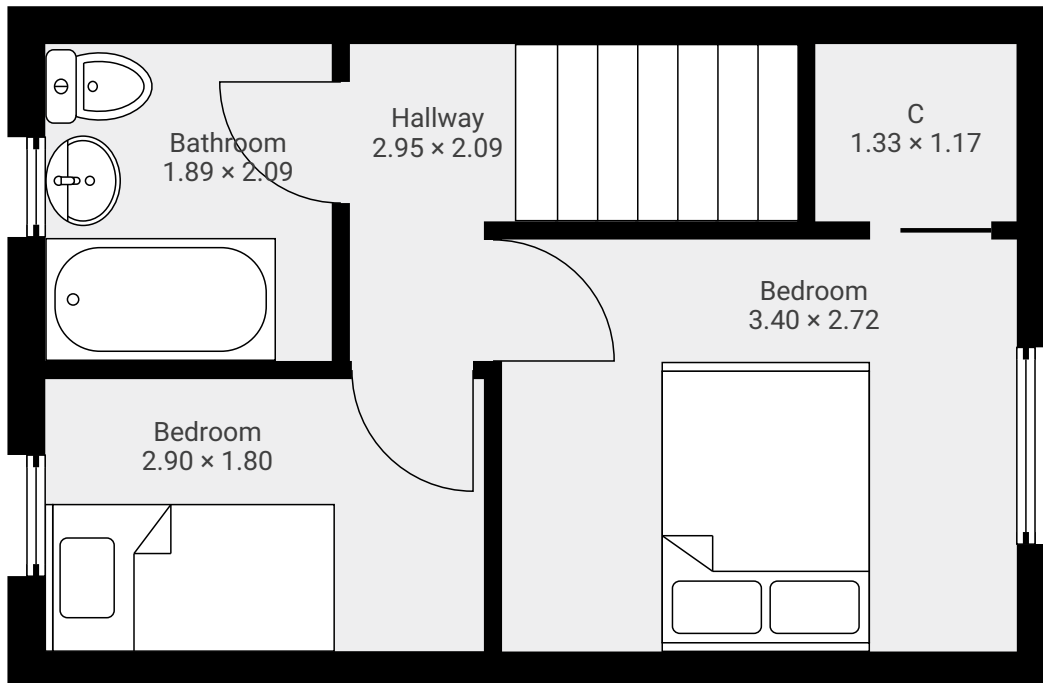

6 Inchcolm Gardens

6 Inchcolm Gardens, DD5 2NS Dundee, Scotland, GB

FLOORS: 2

▼ Ground Floor

▼ 1st Floor

1:50

Page 1/1