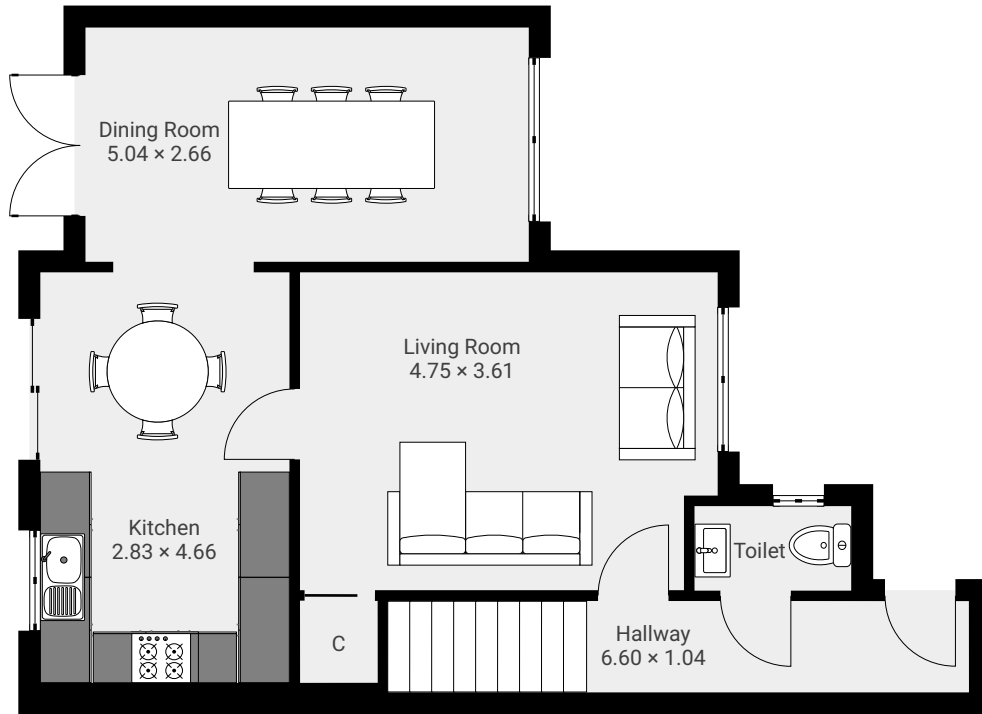

43 Clovis Duveau Drive

43 Clovis Duveau Drive, DD2 5JA Dundee, Scotland, GB

FLOORS: 2

▼ Ground Floor

▼ 1st Floor