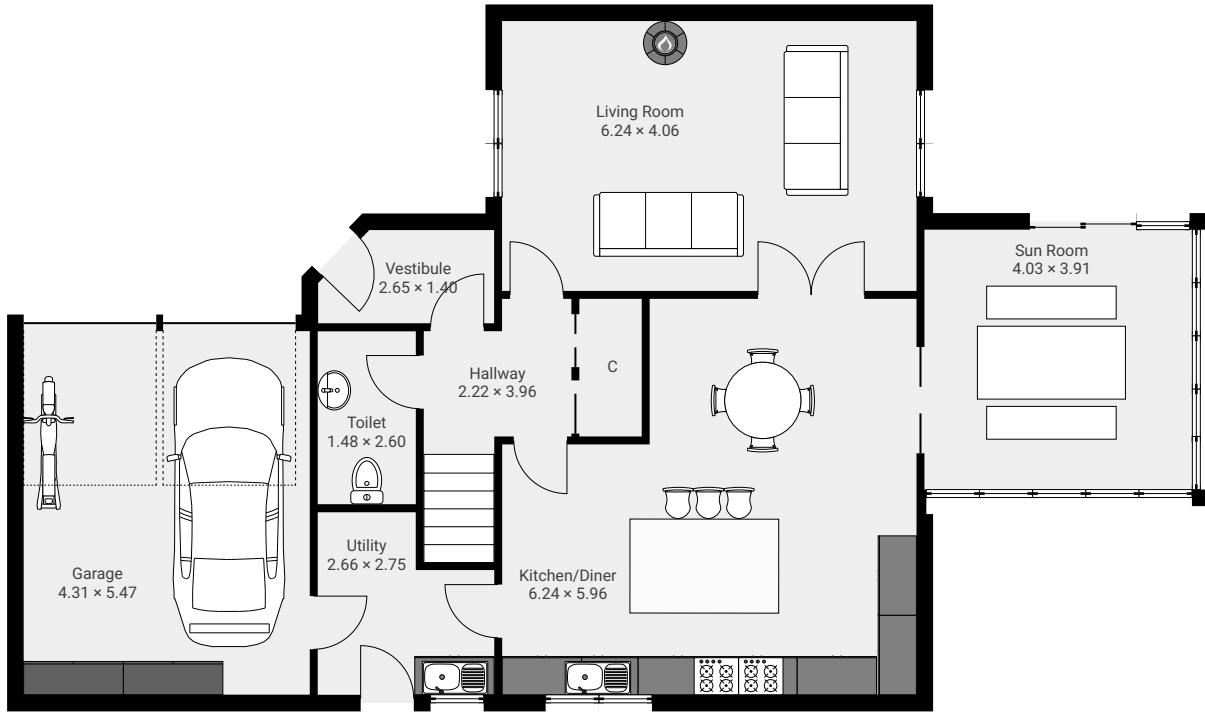

2 Salmons Leap

2 Salmons Leap, DD8 5HL Kirriemuir, Scotland, GB
FLOORS: 2

▼ Ground Floor

▼ 1st Floor