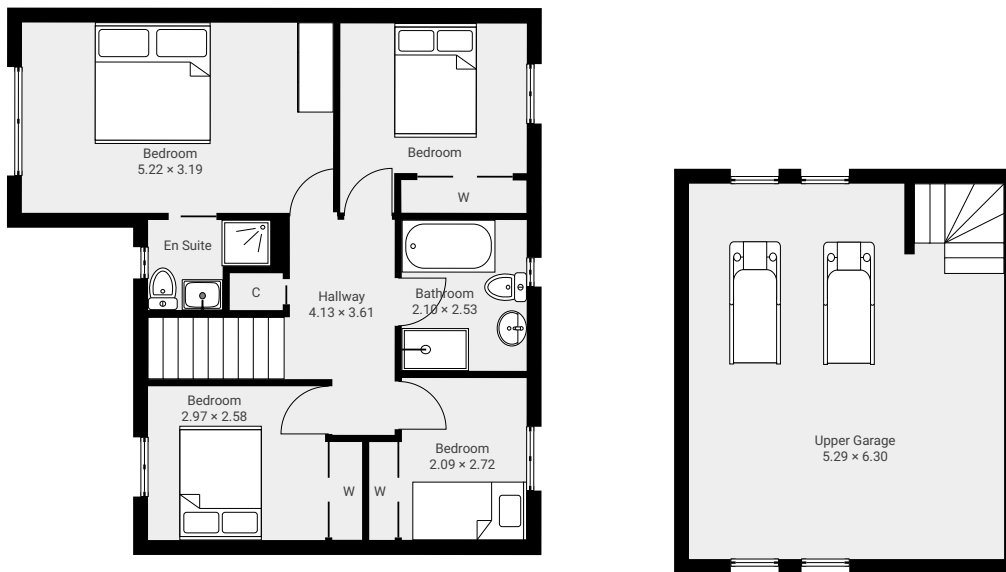

12 Hill Terrace

12 Hill Terrace, DD2 5PR Dundee, Scotland, GB

FLOORS: 2

▼ Ground Floor

▼ 1st Floor

1:127

Page 1/1