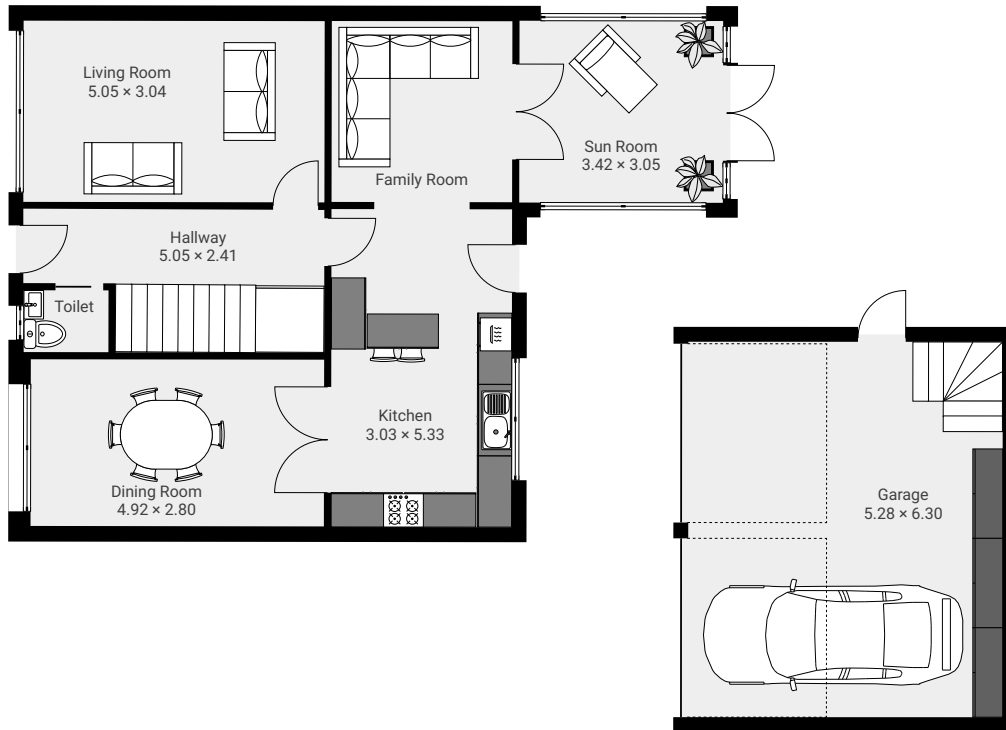

12 Hill Terrace

12 Hill Terrace, DD2 5PR Dundee, Scotland, GB

FLOORS: 2

▼ Ground Floor

▼ 1st Floor

1:127

Page 1/1