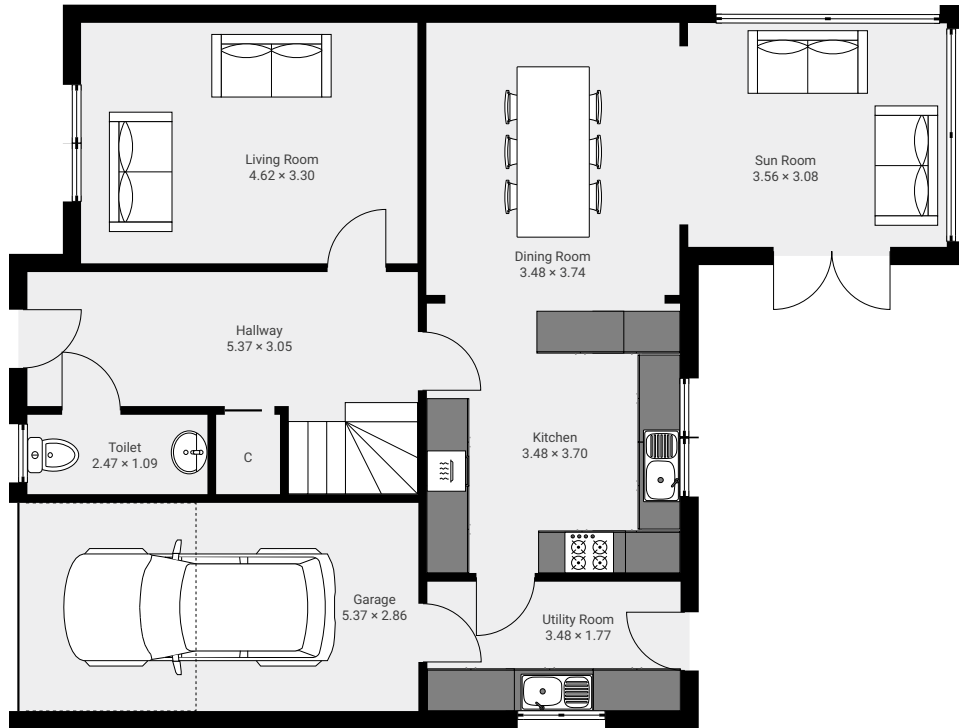

45 Grayhaugh Wynd

45 Grayhaugh Wynd, DD2 5GP Dundee, Scotland, GB
FLOORS: 2

▼ Ground Floor

▼ 1st Floor