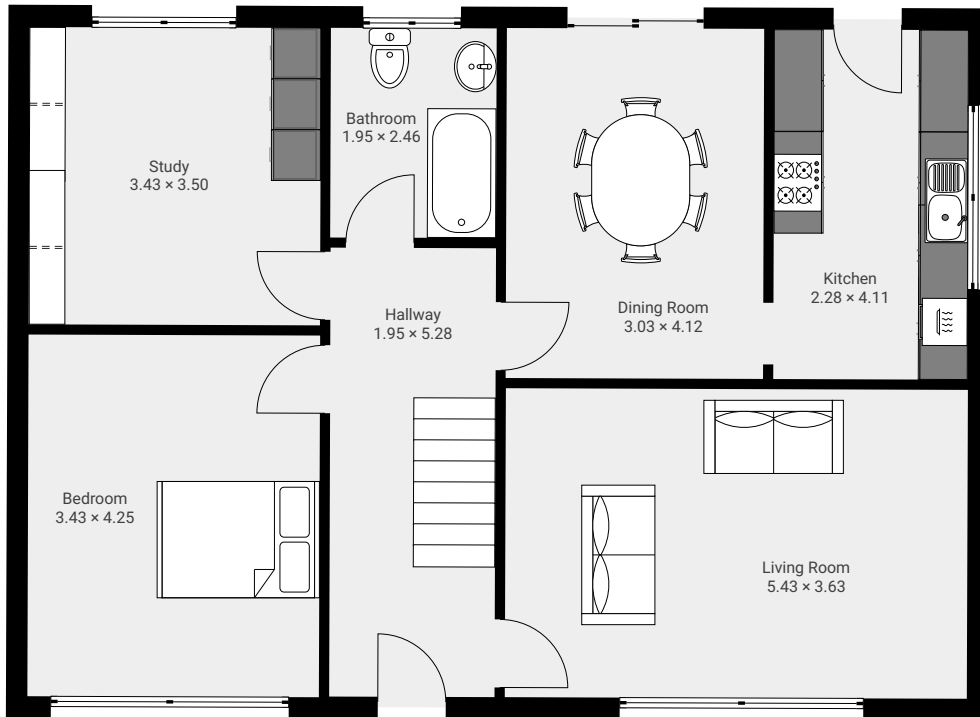

36 Luke Place

36 Luke Place, DD5 3BN Broughty Ferry, Scotland, GB
FLOORS: 2

▼ Ground Floor

▼ 1st Floor