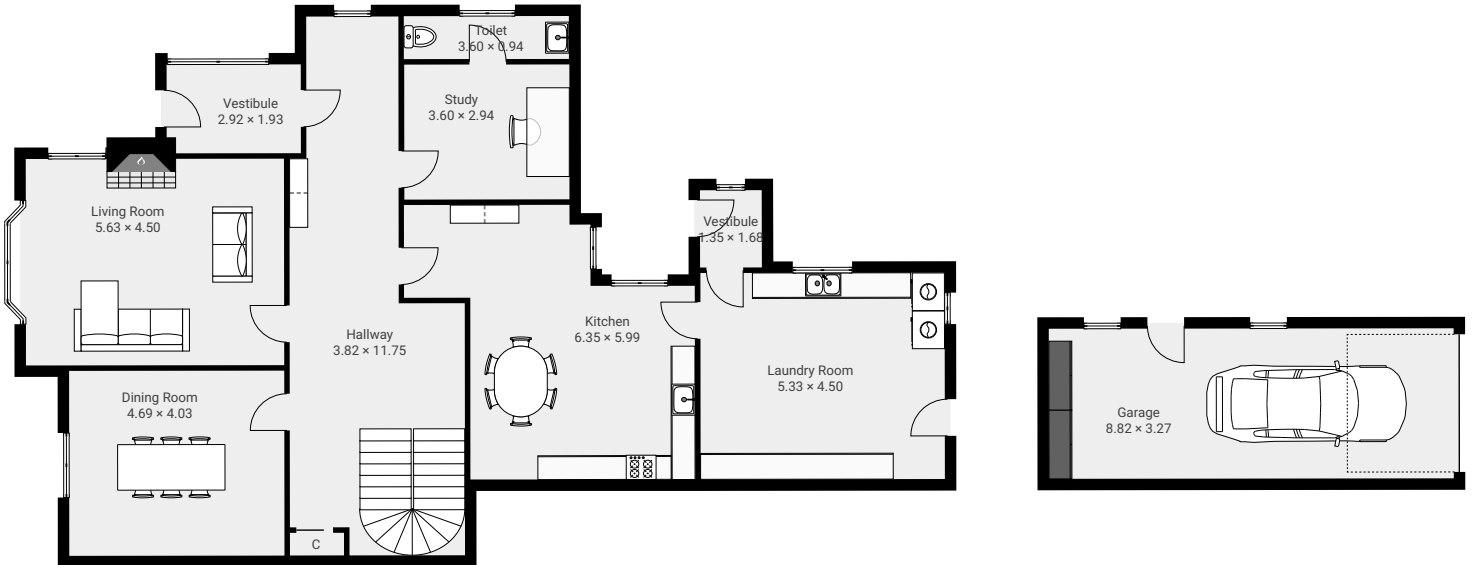

269 Perth Road

269 Perth Road, DD2 1JP Dundee, Scotland, GB

FLOORS: 2

▼ Ground Floor

▼ 1st Floor