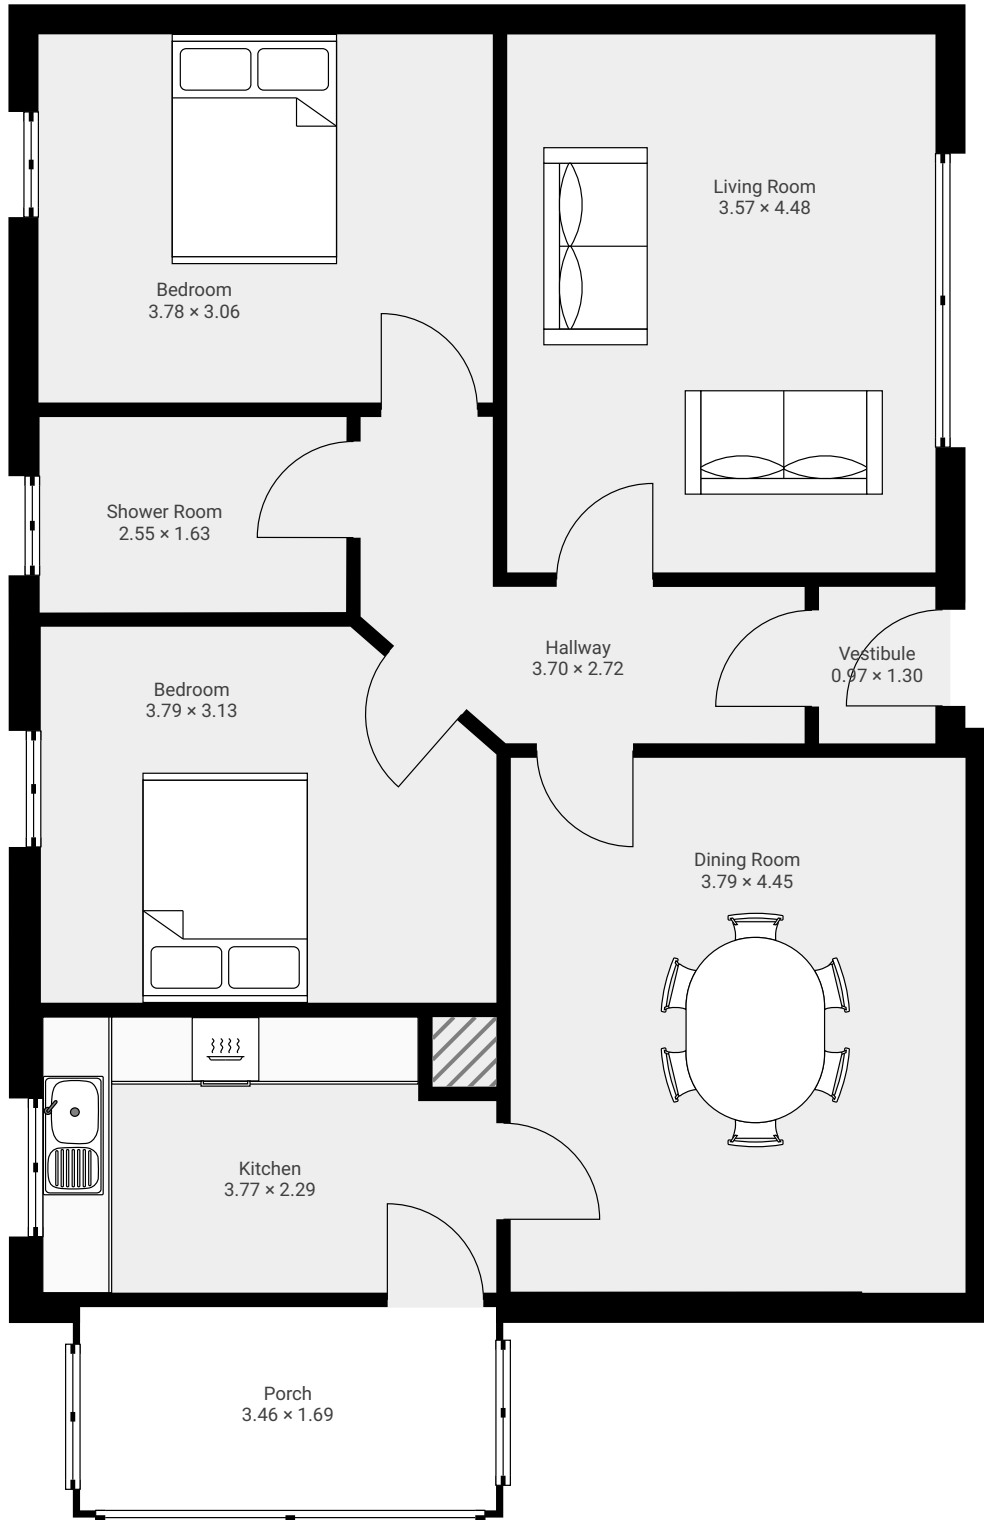

# 1 Shaftesbury Terrace

1 Shaftesbury Terrace, DD2 1HJ Dundee, Scotland, GB  
FLOORS: 1

VERDALA

## ▼ Ground Floor

1:63

Page 1/1