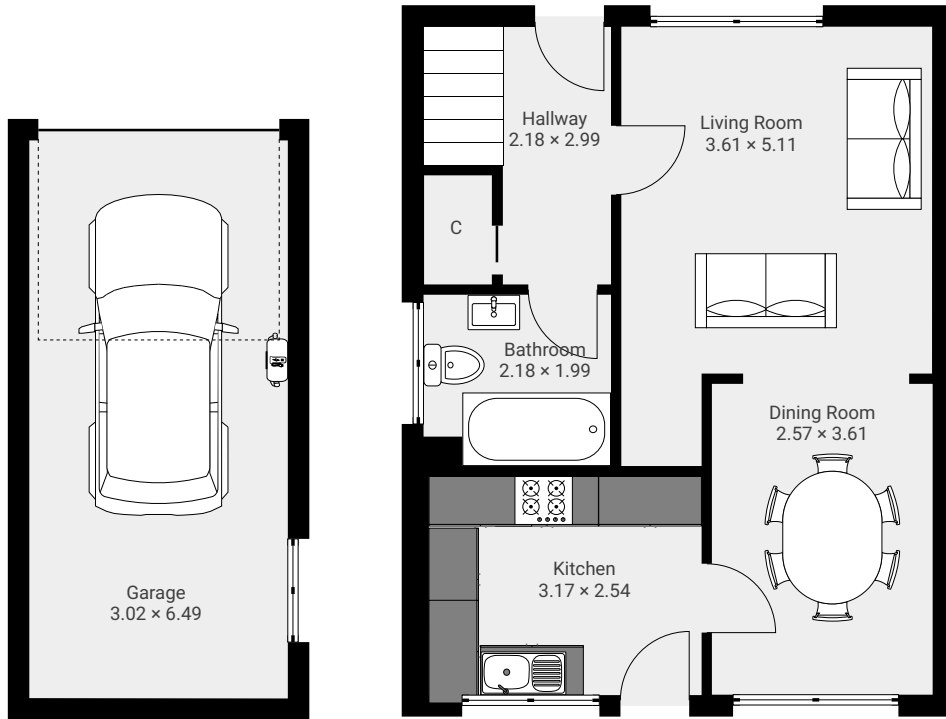

# 5 Strathbeg Place

5 Strathbeg Place, DD5 3HQ Broughty Ferry, Scotland, GB  
FLOORS: 2

## ▼ Ground Floor

## ▼ 1st Floor

1:88

Page 1/1