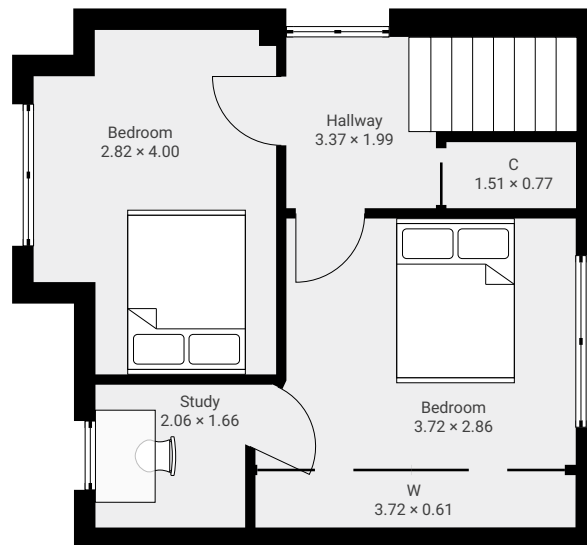

# 5 Strathbeg Place

5 Strathbeg Place, DD5 3HQ Broughty Ferry, Scotland, GB  
FLOORS: 2

## ▼ Ground Floor

## ▼ 1st Floor

1:88

Page 1/1