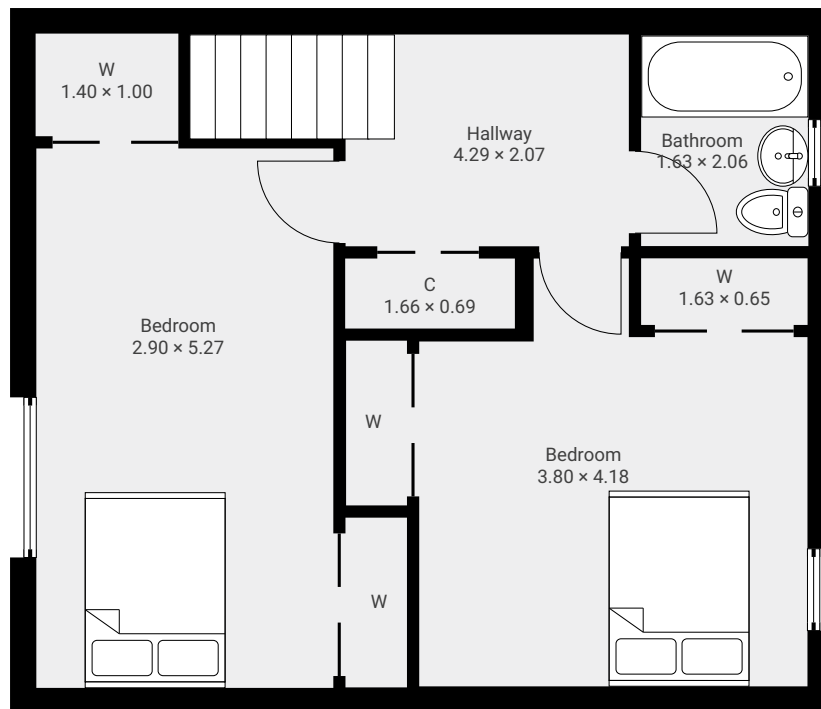

# 3 Stracathro Terrace

3 Stracathro Terrace, DD5 2PY Broughty Ferry, Scotland, GB  
FLOORS: 2

## ▼ Ground Floor

## ▼ 1st Floor

1:74

Page 1/1