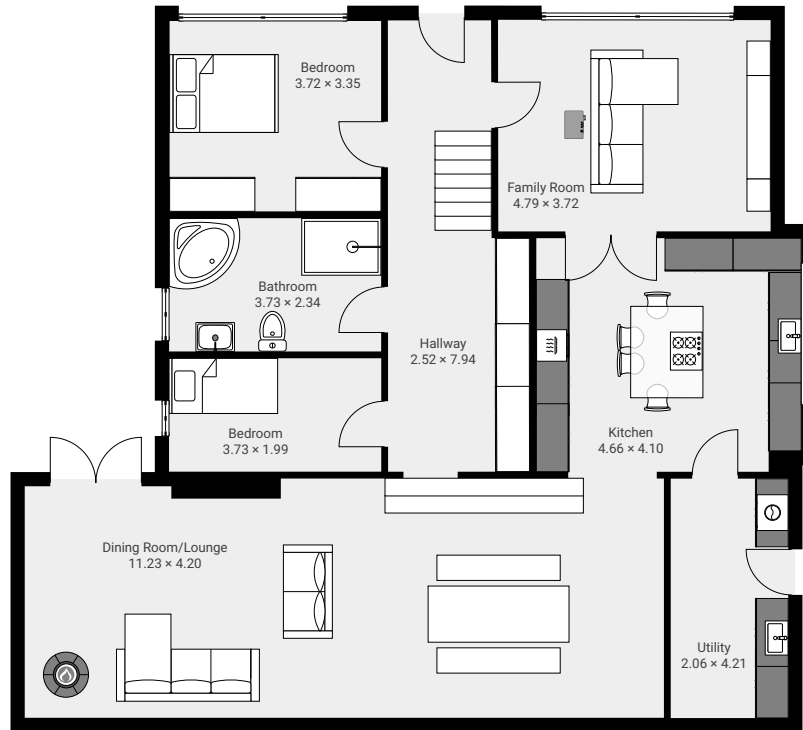

21 Sutherland Crescent

21 Sutherland Crescent, Dundee, DD2 2HP
FLOORS: 2

▼ Ground Floor

▼ 1st Floor