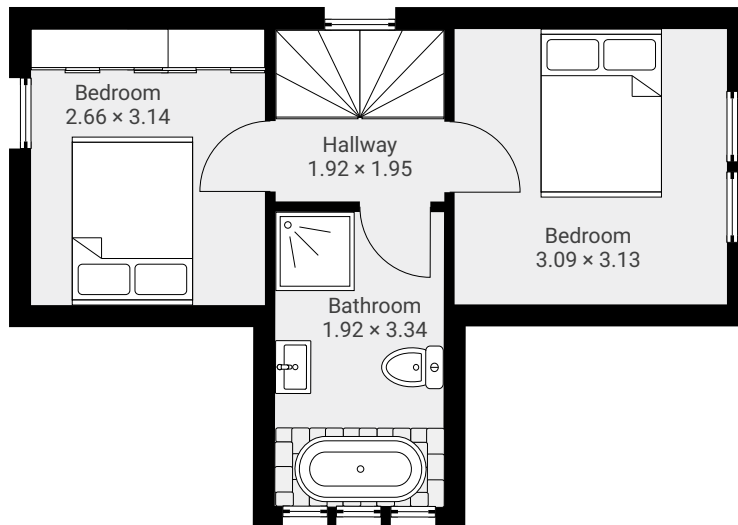

2 Grampian Drive

2 Grampian Drive, Kirriemuir, DD8 4TN
FLOORS: 2

▼ Ground Floor

▼ 1st Floor

1:86

Page 1/1