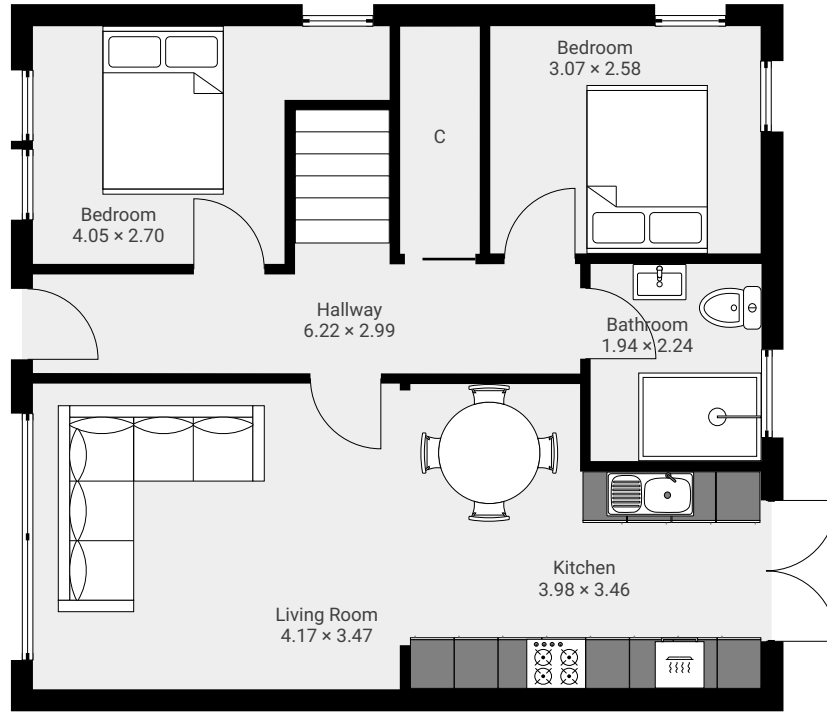

2 Grampian Drive

2 Grampian Drive, Kirriemuir, DD8 4TN
FLOORS: 2

▼ Ground Floor

▼ 1st Floor

1:86

Page 1/1