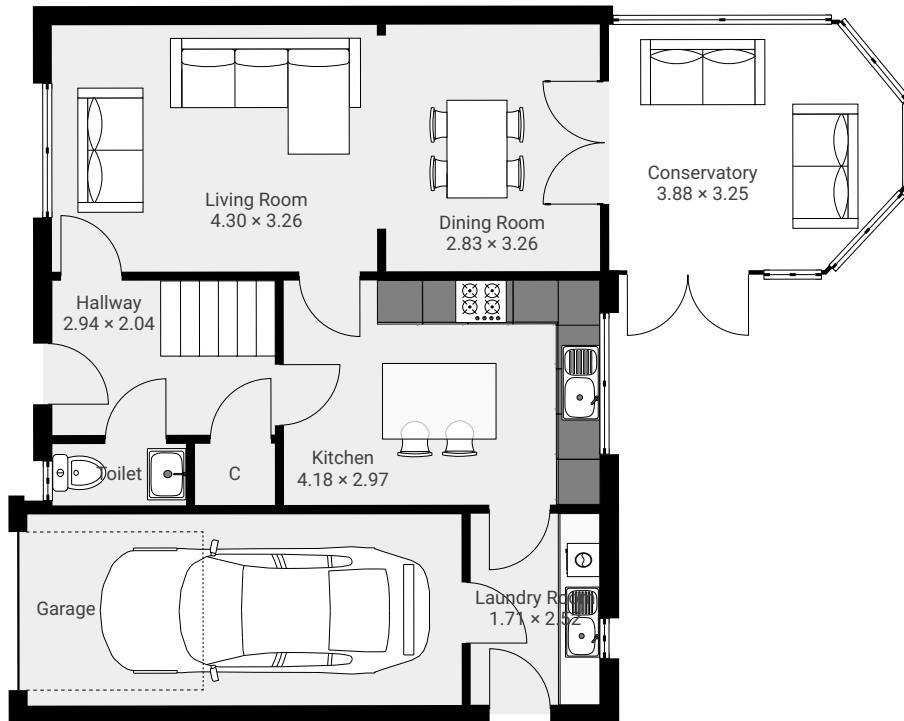

14 Challum Crescent

14 Challum Crescent, DD5 3SY Broughty Ferry, Scotland, GB
FLOORS: 2

▼ Ground Floor

▼ 1st Floor