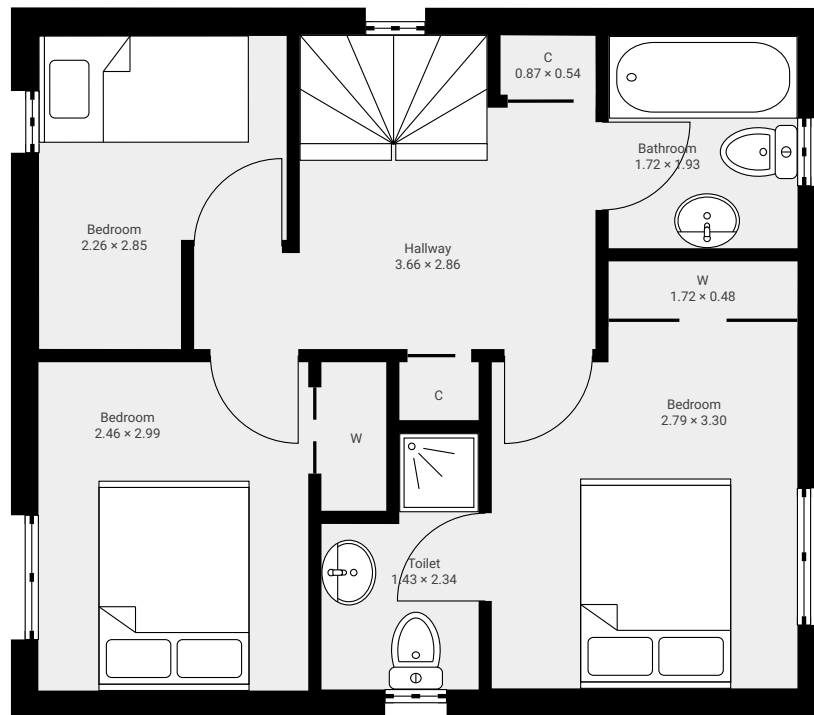

# 10 Larchfield Gardens

10 Larchfield Gardens, DD3 9UD Dundee, Scotland, GB

FLOORS: 2

## ▼ Ground Floor

## ▼ 1st Floor

1:69

Page 1/1