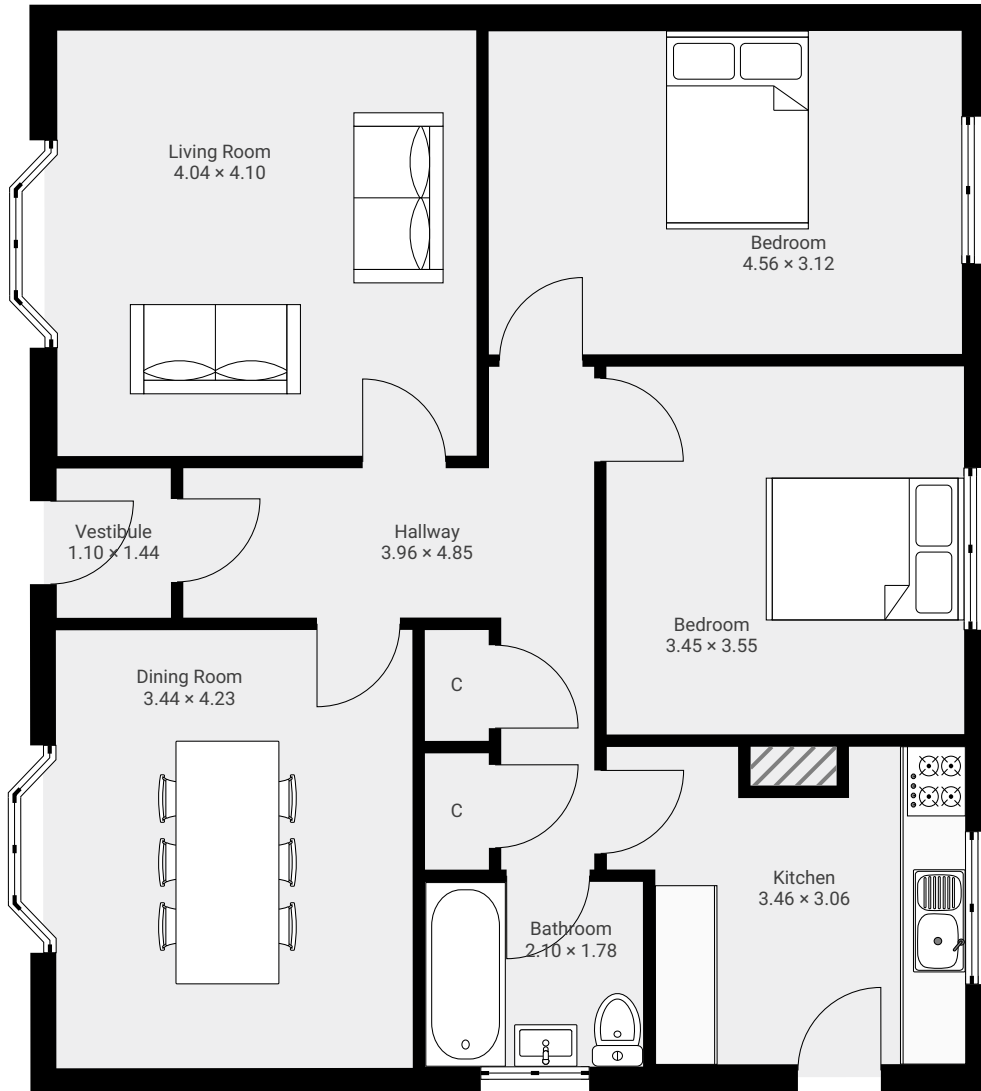

95 Shaftesbury Road

95 Shaftesbury Road, Dundee, DD2 1JY

FLOORS: 1

VERDALA

▼ Ground Floor

0 1 2 3m
1:73

Page 1/1