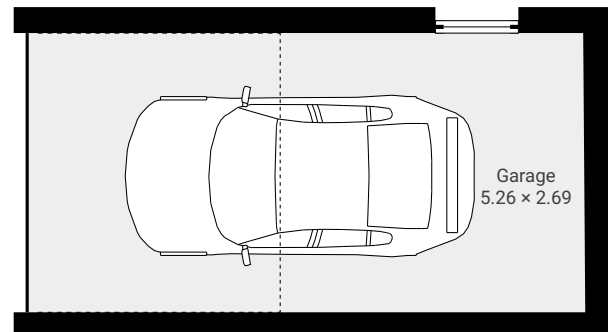

95 Shaftesbury Road

95 Shaftesbury Road, Dundee, DD2 1JY

FLOORS: 1

VERDALA

▼ Ground Floor

0 1 2 3m
1:73

Page 1/1