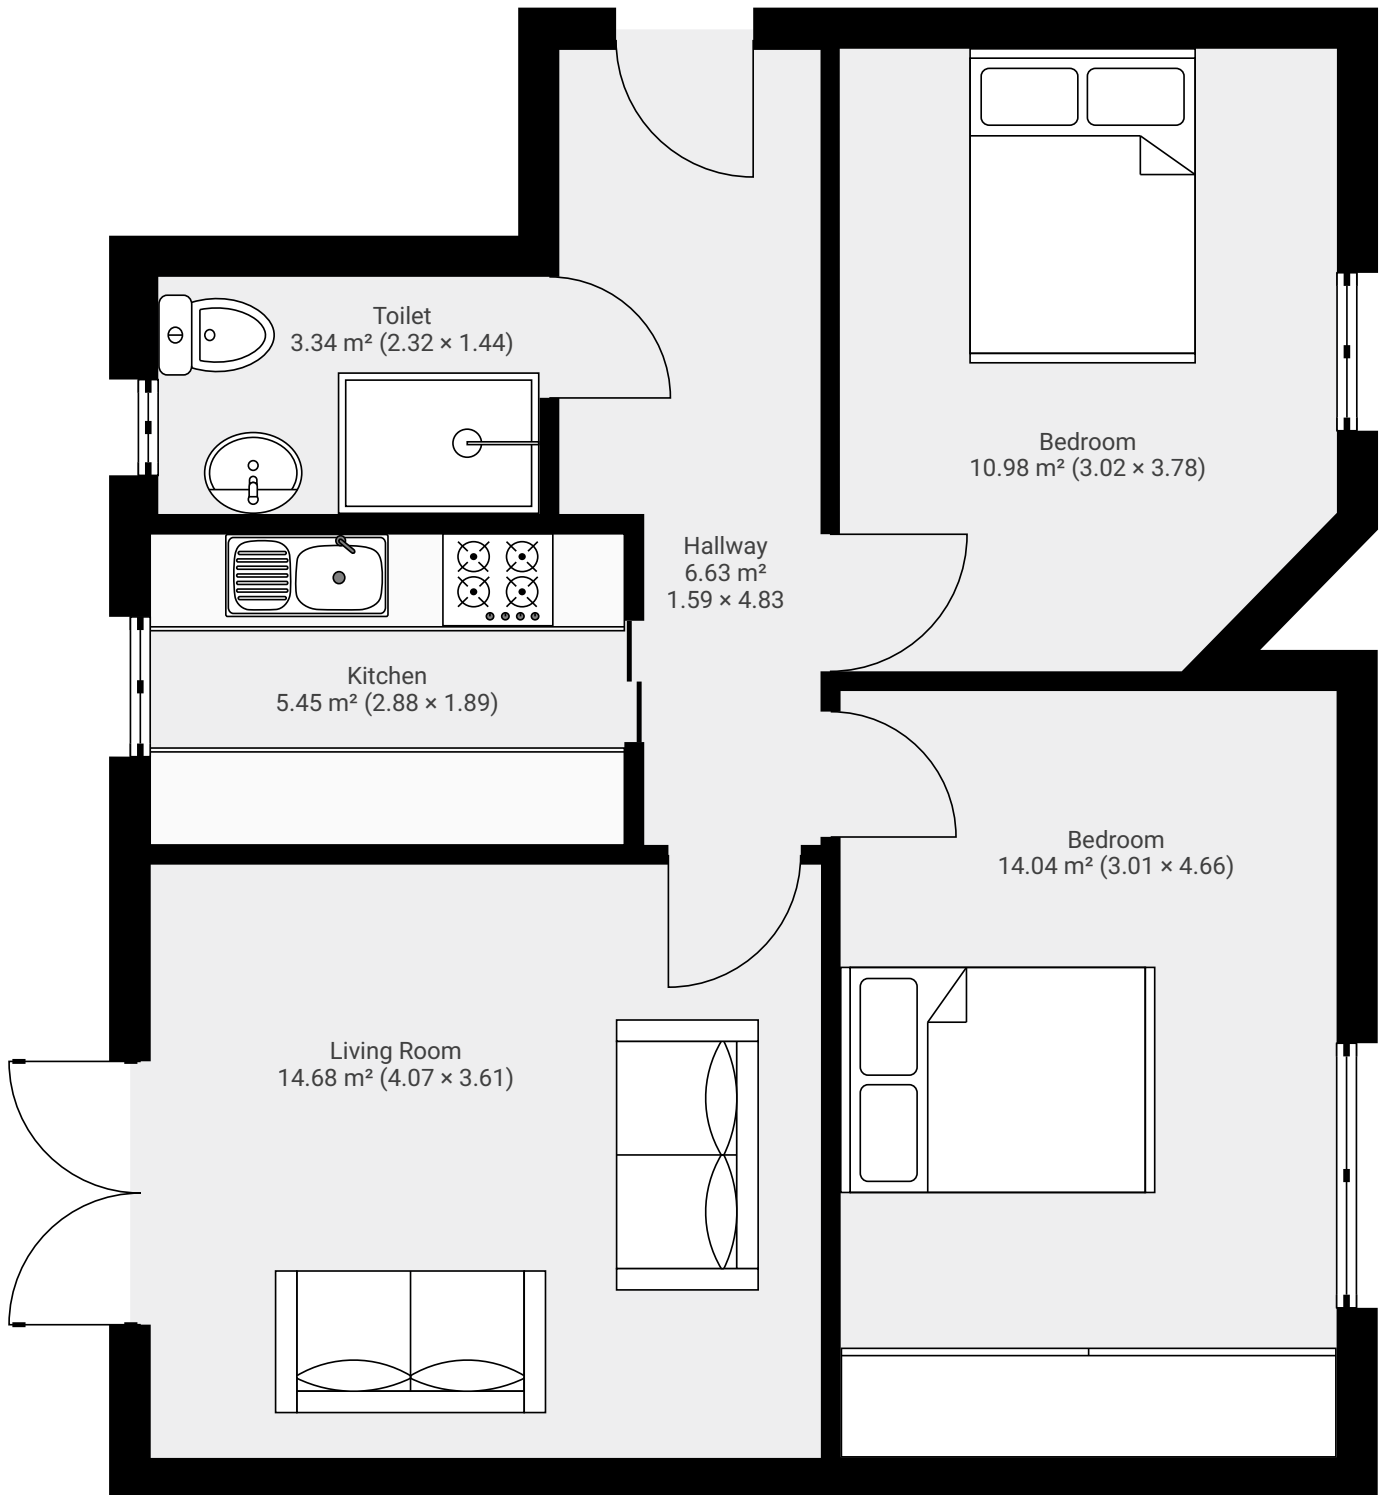

# 47 Forthill Drive

47 Forthill Drive, Broughty Ferry, DD5 3DY  
FLOORS: 1

## ▼ Ground Floor

1:46

Page 1/1