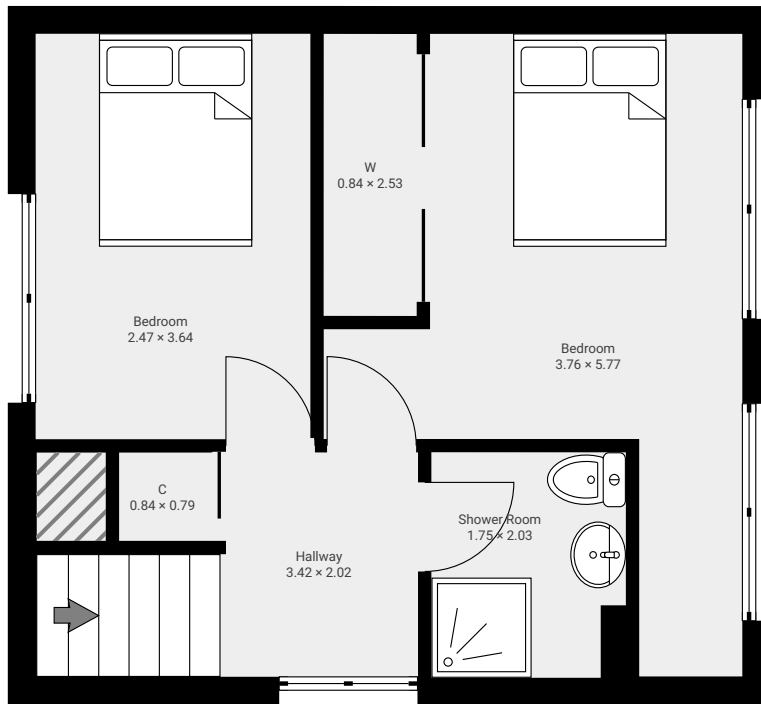

30 Ceres Crescent

30 Ceres Crescent, Broughty Ferry, DD5 3JN
FLOORS: 2

▼ Ground Floor

▼ 1st Floor

1:68

Page 1/1