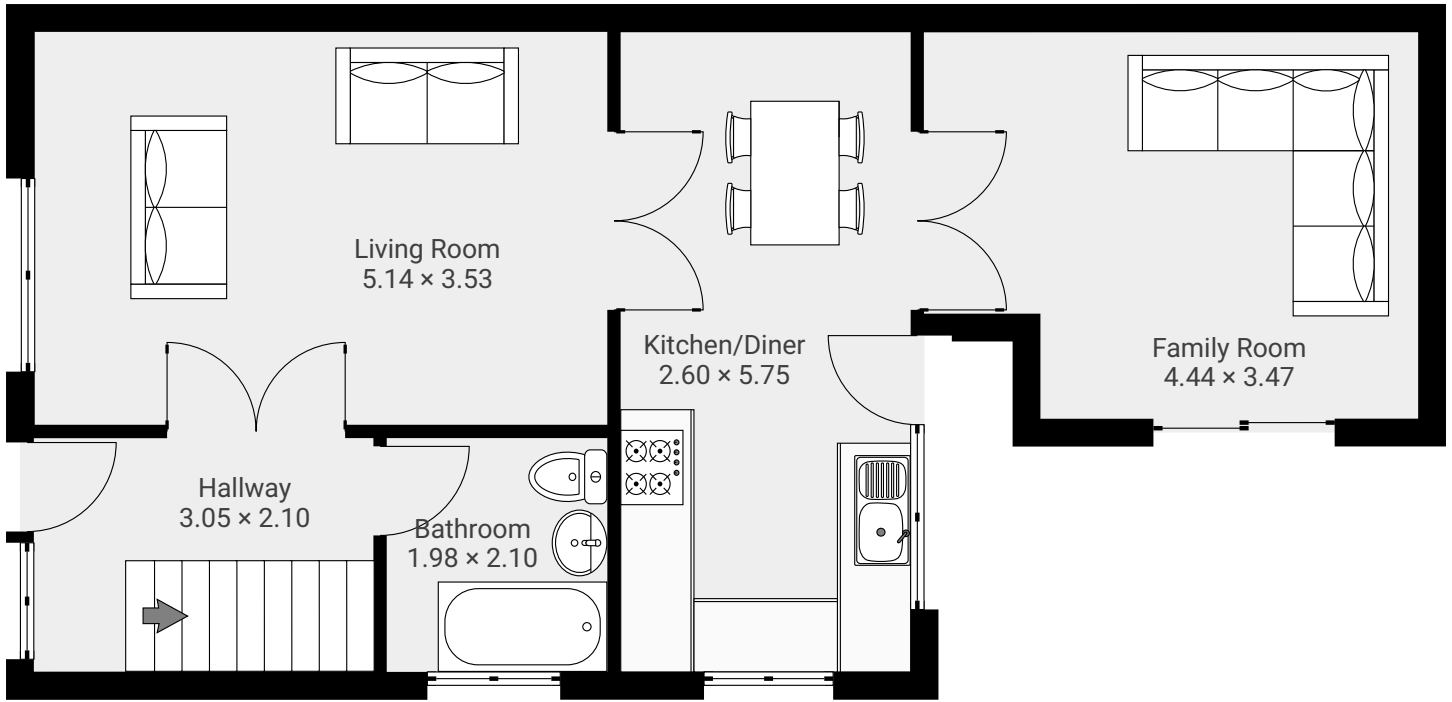

30 Ceres Crescent

30 Ceres Crescent, Broughty Ferry, DD5 3JN
FLOORS: 2

▼ Ground Floor

▼ 1st Floor

1:68

Page 1/1