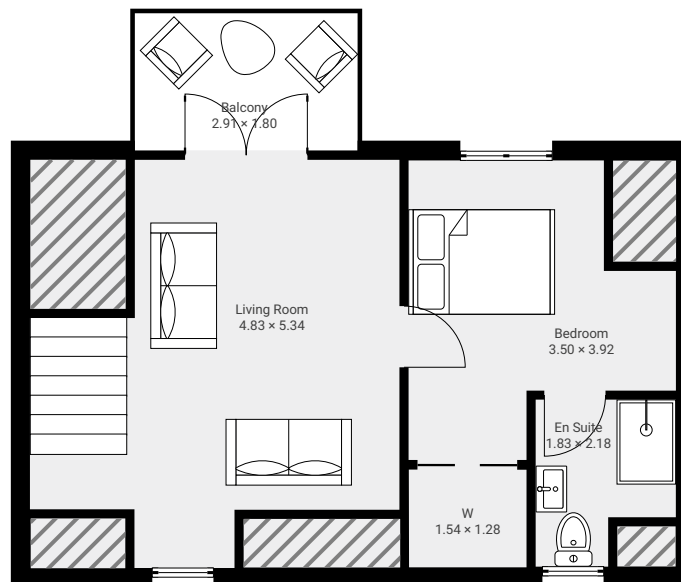

# 16 Kippford Street

16 Kippford Street, Monifieth, DD5 4TT  
FLOORS: 2

## ▼ Ground Floor

## ▼ 1st Floor

1:99

Page 1/1