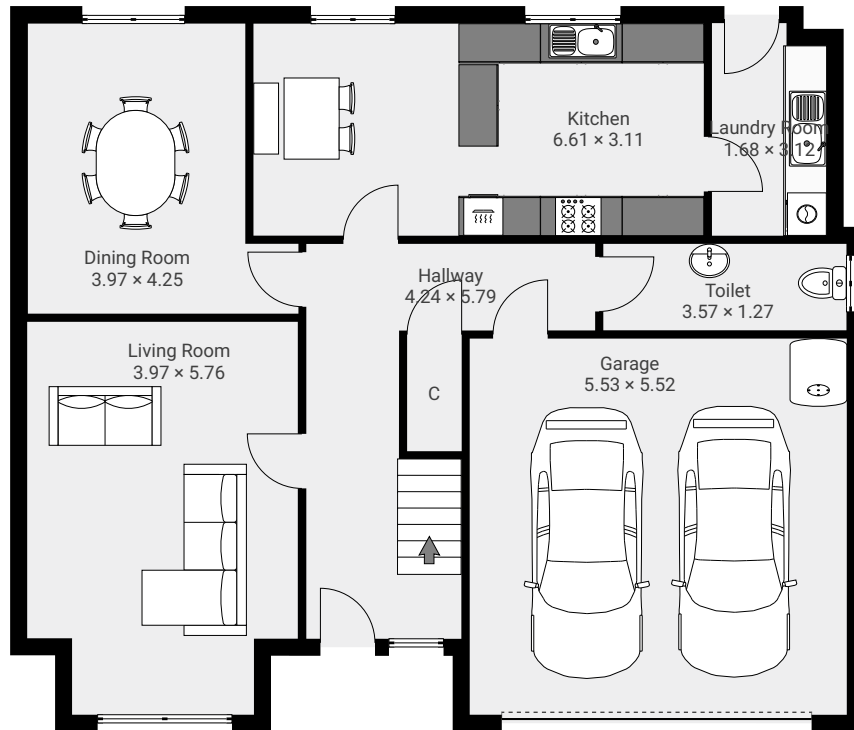

# 10 Elcho Drive

10 Elcho Drive, Broughty Ferry, DD5 3TB  
FLOORS: 2

## ▼ Ground Floor

## ▼ 1st Floor