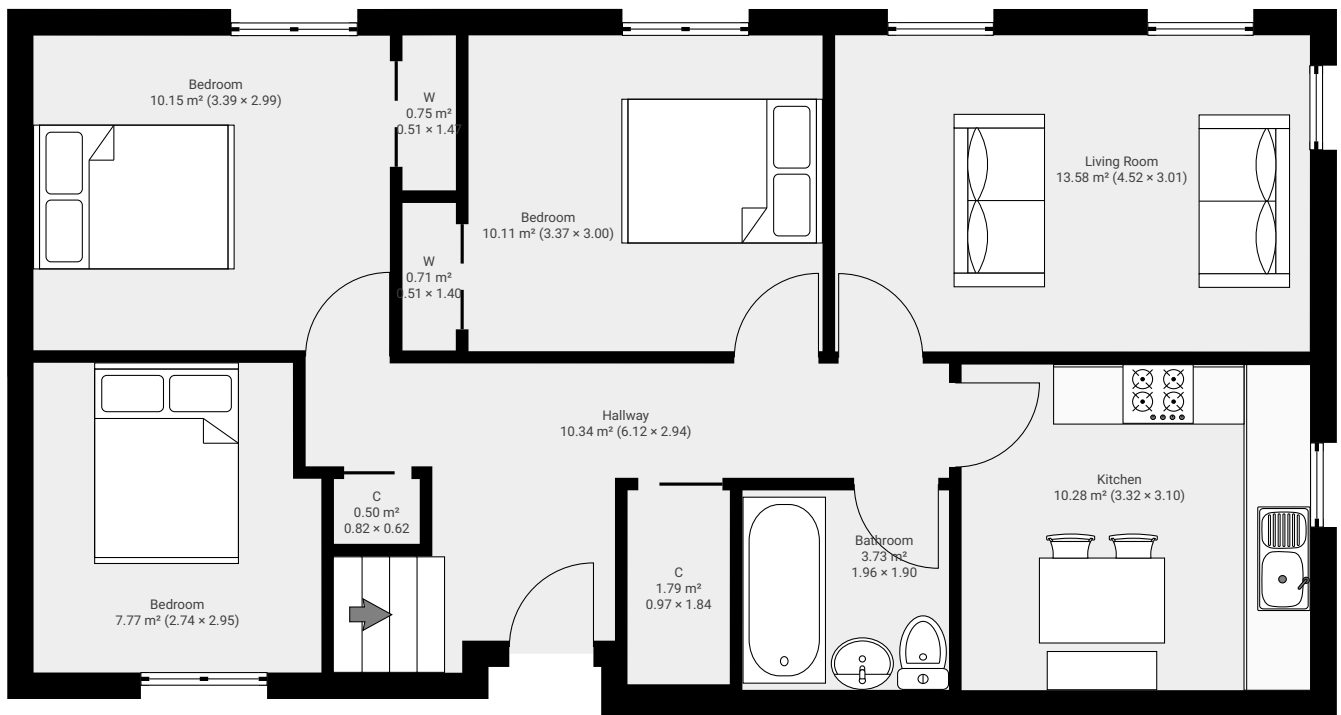

Flat 2, 2 Castle Street

Flat 2, 2 Castle Street, Forfar, DD8 3AD
FLOORS: 2

▼ 1st Floor

▼ 2nd Floor

0 1 2 3m
1:72