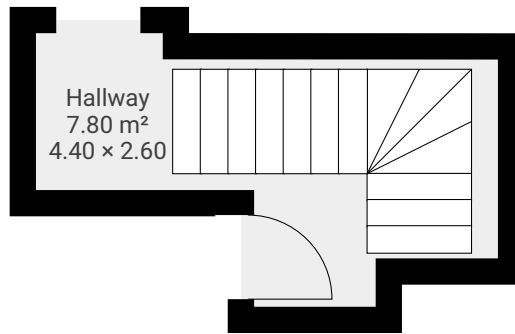

Flat 2, 2 Castle Street

Flat 2, 2 Castle Street, Forfar, DD8 3AD
FLOORS: 2

▼ 1st Floor

▼ 2nd Floor

0 1 2 3m
1:72