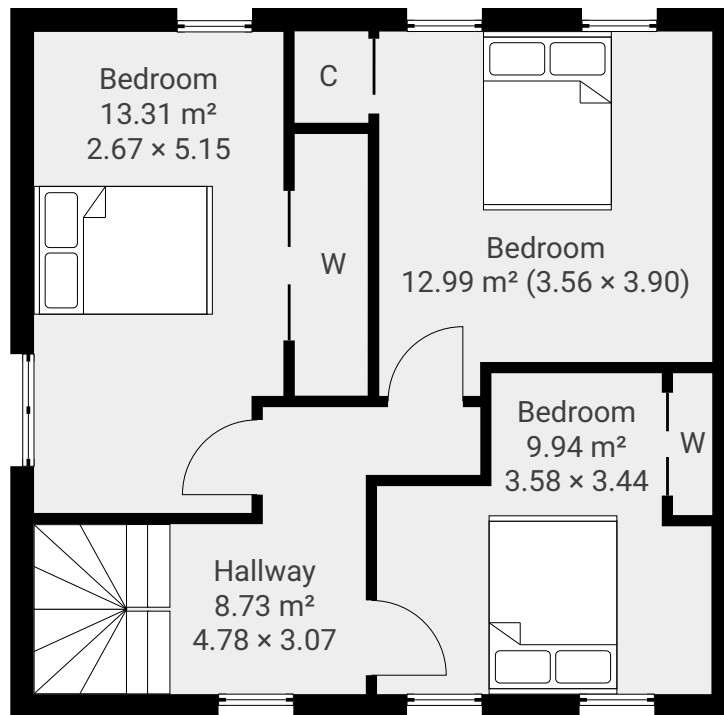

6 St Fillans Place

6 St Fillans Place, Dundee, DD3 9HZ

TOTAL AREA: 97.09 m² • LIVING AREA: 97.09 m² • FLOORS: 2

▼ Ground Floor

TOTAL AREA: 48.54 m² • LIVING AREA: 48.54 m² •

▼ 1st Floor

TOTAL AREA: 48.55 m² • LIVING AREA: 48.55 m² •