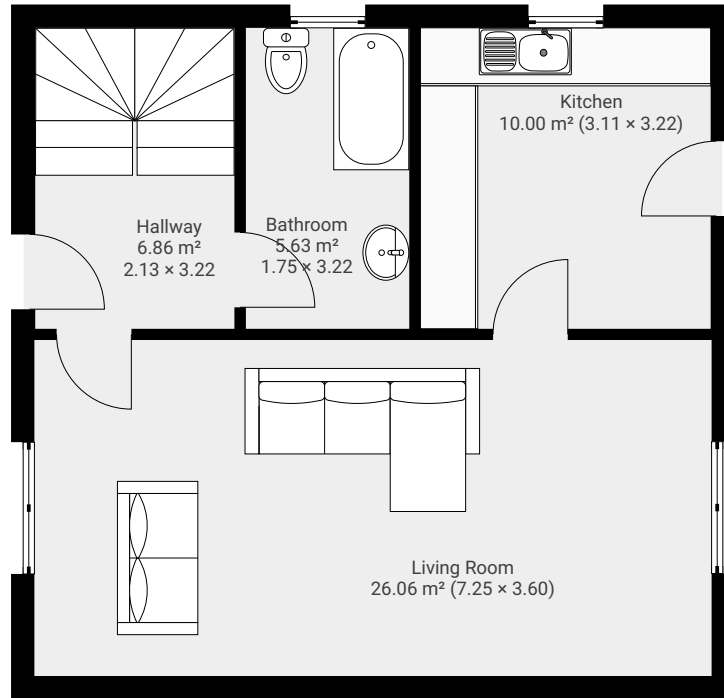

6 St Fillans Place

6 St Fillans Place, Dundee, DD3 9HZ

TOTAL AREA: 97.09 m² • LIVING AREA: 97.09 m² • FLOORS: 2

▼ Ground Floor

TOTAL AREA: 48.54 m² • LIVING AREA: 48.54 m² •

▼ 1st Floor

TOTAL AREA: 48.55 m² • LIVING AREA: 48.55 m² •