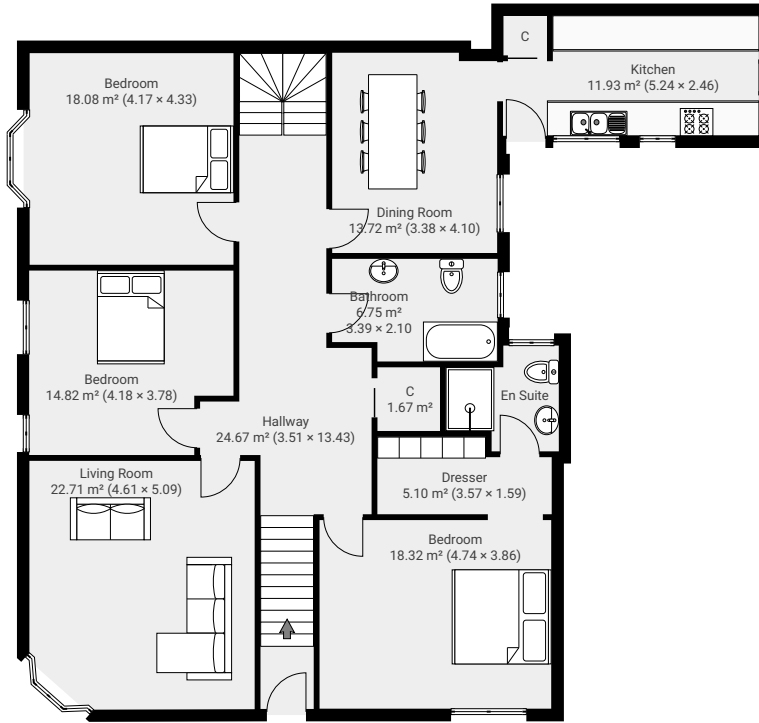

6 Rugby Terrace

6 Rugby Terrace, Broughty Ferry, DD5 2EQ

TOTAL AREA: 191.92 m² • LIVING AREA: 179.99 m² • FLOORS: 2

▼ 1st Floor

TOTAL AREA: 142.49 m² • LIVING AREA: 130.56 m² •

▼ 2nd Floor

TOTAL AREA: 49.43 m² • LIVING AREA: 49.43 m² •