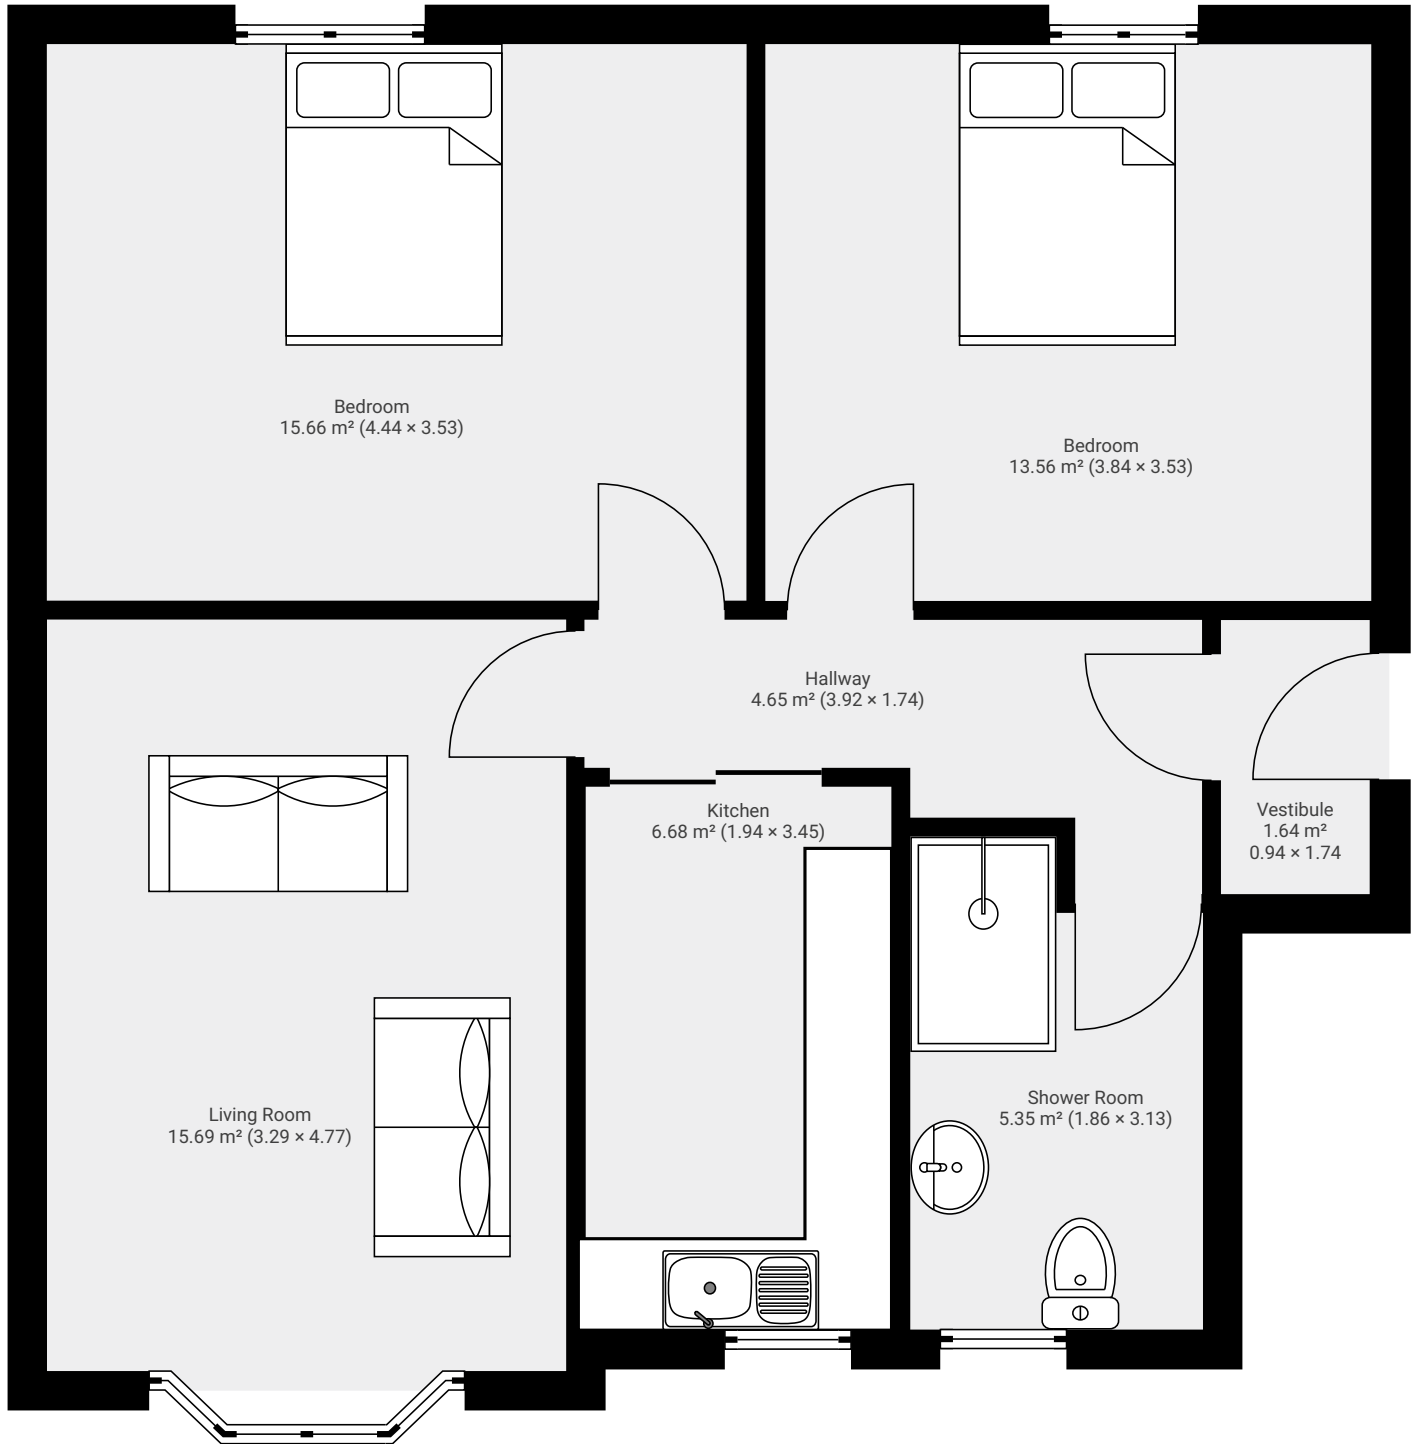

53 Woodlands Terrace

53 Woodlands Terrace, Dundee, DD4 9AZ
TOTAL AREA: 63.18 m² • LIVING AREA: 63.18 m² • FLOORS: 1

▼ Ground Floor

TOTAL AREA: 63.18 m² • LIVING AREA: 63.18 m² •

1:48

Page 1/1