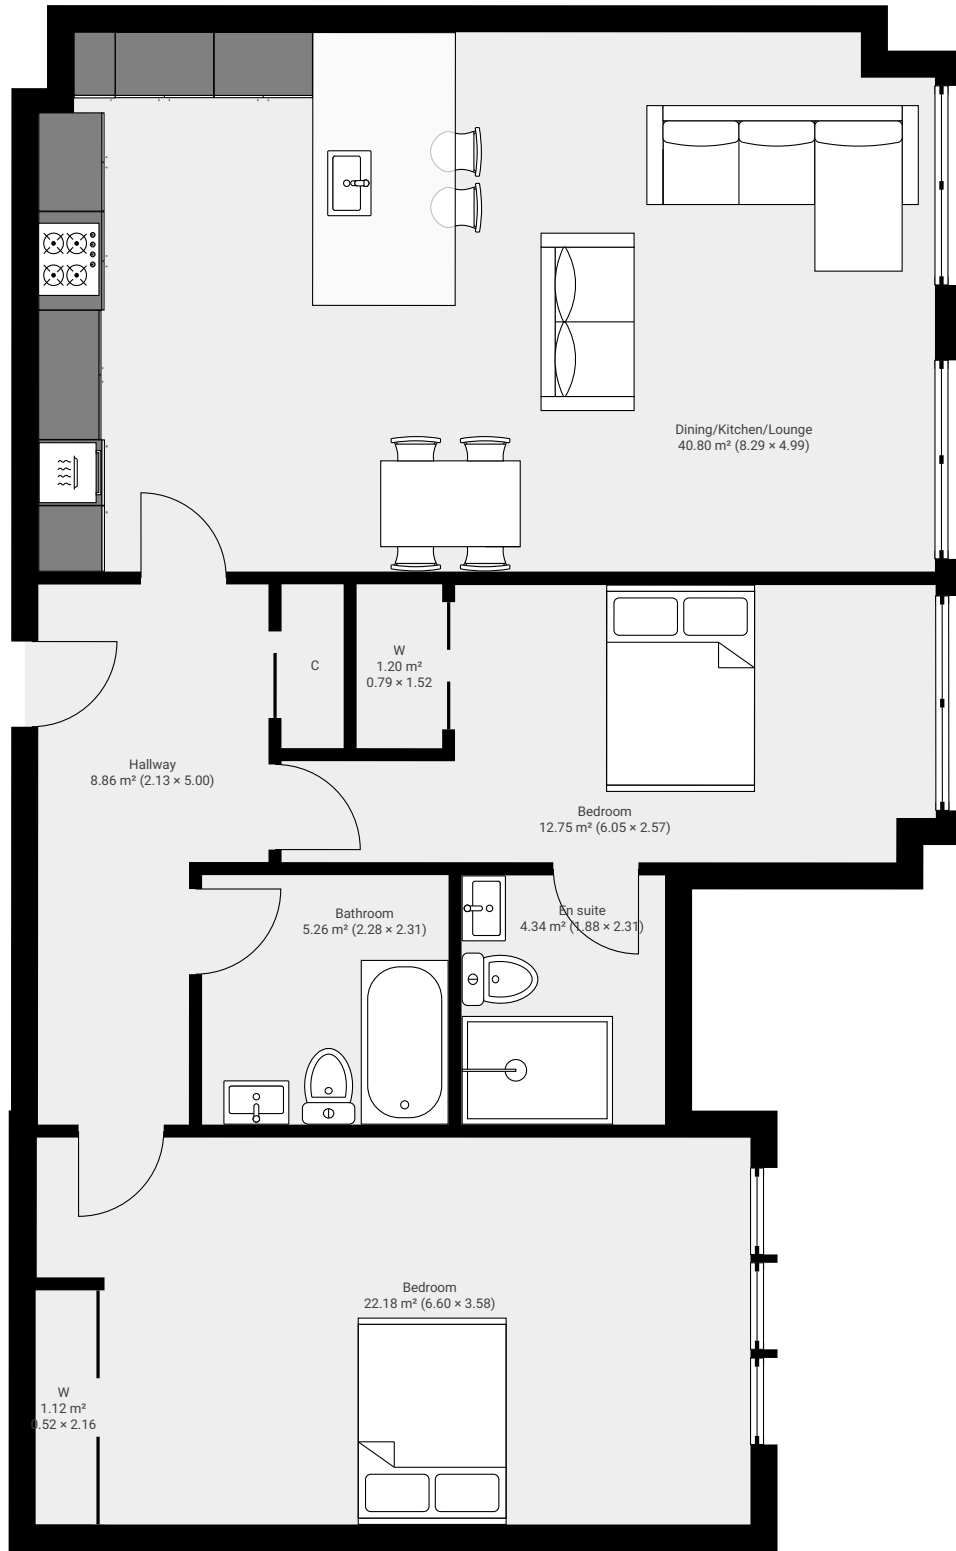

52 Whinny Brae

52 Whinny Brae, Broughty Ferry, DD5 2HW

TOTAL AREA: 97.31 m² • LIVING AREA: 97.31 m² • FLOORS: 1

▼ 4th Floor

TOTAL AREA: 97.31 m² • LIVING AREA: 97.31 m² •

Page 1/1