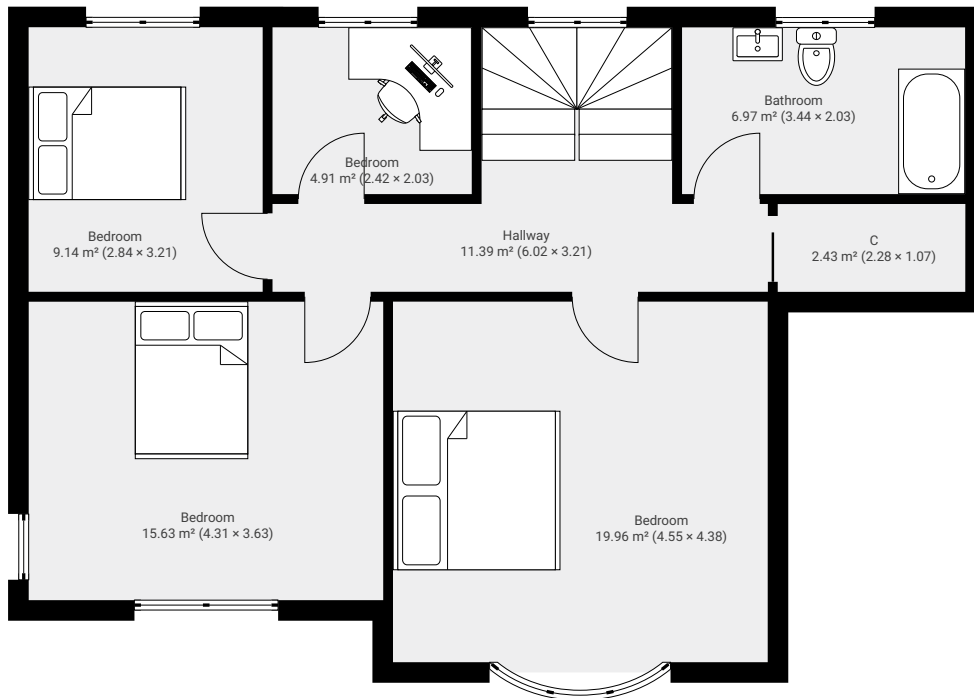

5 Rockfield Crescent

5 Rockfield Crescent, Dundee, DD2 1JE

TOTAL AREA: 144.78 m² • LIVING AREA: 144.78 m² • FLOORS: 2

▼ Ground Floor

TOTAL AREA: 74.37 m² • LIVING AREA: 74.37 m² •

▼ 1st Floor

TOTAL AREA: 70.42 m² • LIVING AREA: 70.42 m² •