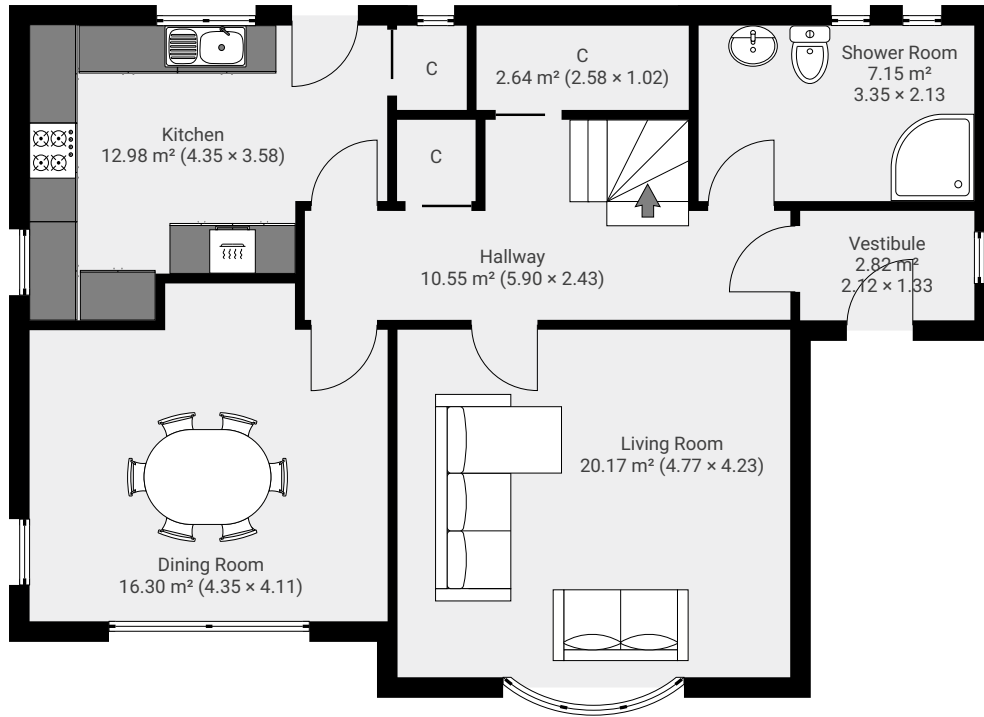

5 Rockfield Crescent

5 Rockfield Crescent, Dundee, DD2 1JE

TOTAL AREA: 144.78 m² • LIVING AREA: 144.78 m² • FLOORS: 2

▼ Ground Floor

TOTAL AREA: 74.37 m² • LIVING AREA: 74.37 m² •

▼ 1st Floor

TOTAL AREA: 70.42 m² • LIVING AREA: 70.42 m² •