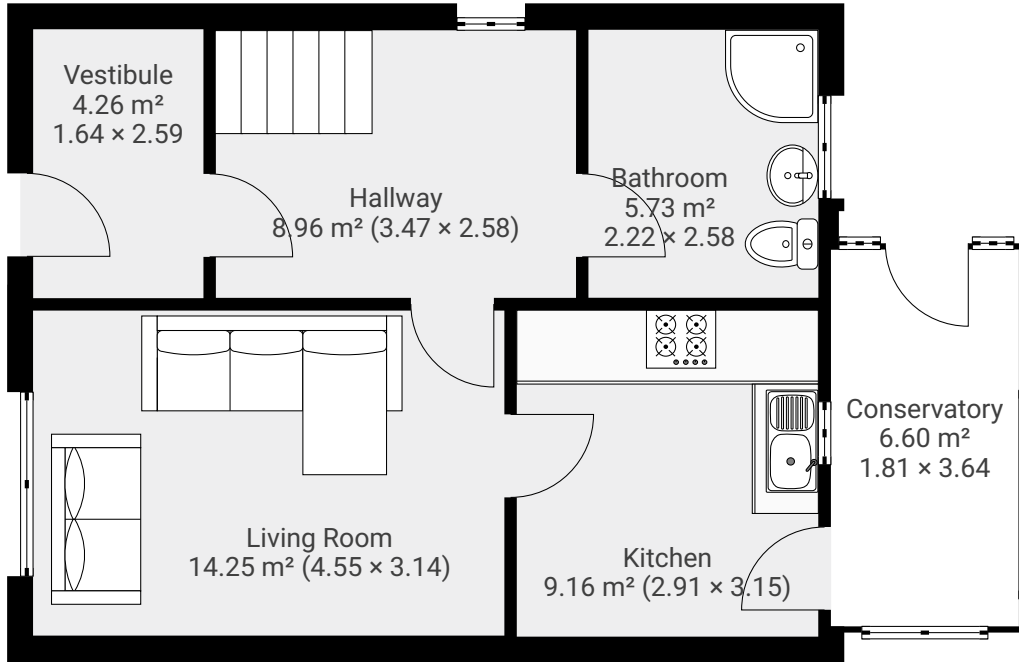

39 Eskdale Avenue

39 Eskdale Avenue, Dundee, DD3 9BJ

FLOORS: 2

▼ Ground Floor

▼ 1st Floor