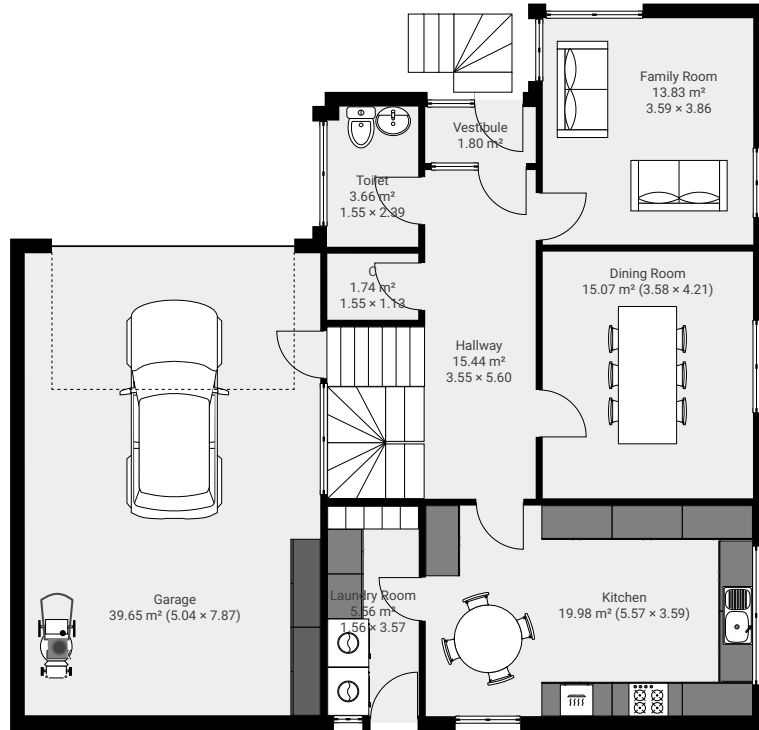

22A Latch Road

22A Latch Road, Brechin, DD9 6JF

TOTAL AREA: 240.29 m² • LIVING AREA: 180.00 m² • FLOORS: 2

▼ 1st Floor

TOTAL AREA: 116.67 m² • LIVING AREA: 77.02 m² •

▼ 2nd Floor

TOTAL AREA: 123.62 m² • LIVING AREA: 102.99 m² •