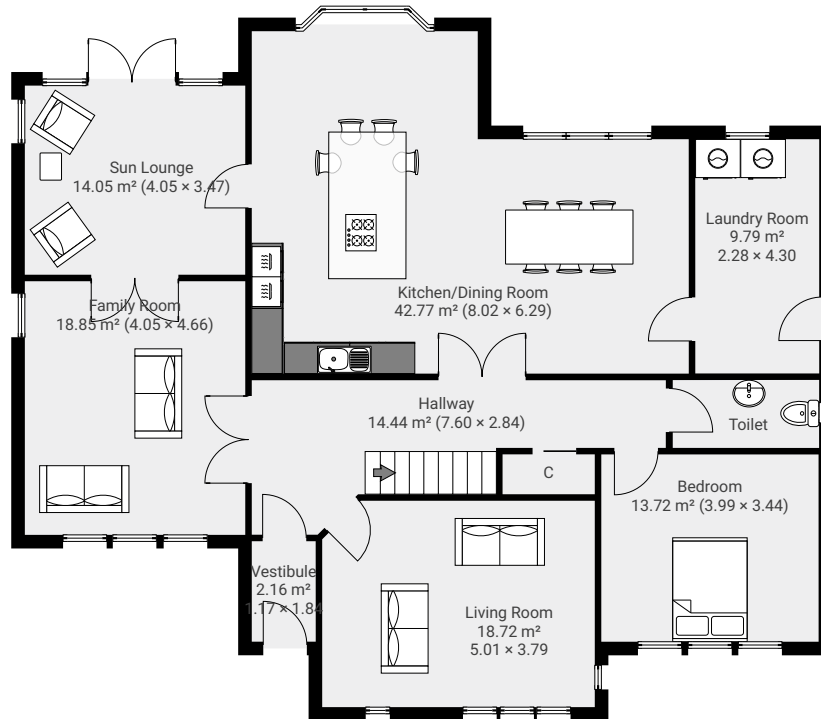

# 22 Grange Gardens

22 Grange Gardens, Monifieth, DD5 4NA

TOTAL AREA: 271.87 m<sup>2</sup> • LIVING AREA: 271.87 m<sup>2</sup> • FLOORS: 2

## ▼ Ground Floor

TOTAL AREA: 139.02 m<sup>2</sup> • LIVING AREA: 139.02 m<sup>2</sup> •

## ▼ 1st Floor

TOTAL AREA: 132.85 m<sup>2</sup> • LIVING AREA: 132.85 m<sup>2</sup> •