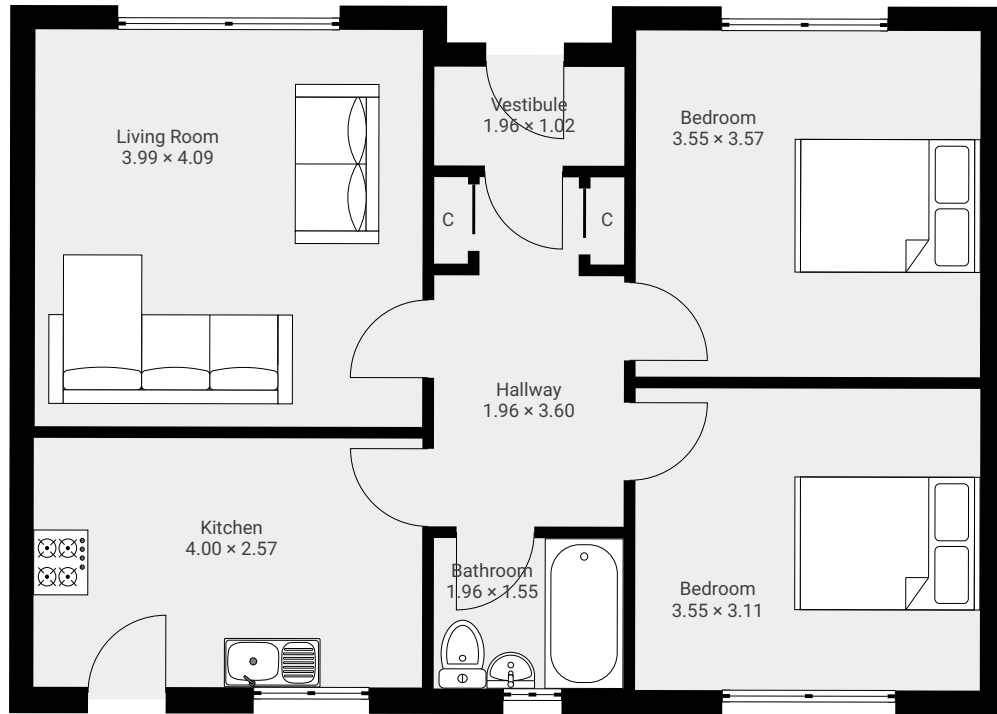

21 Seaforth Crescent

21 Seaforth Crescent, Broughty Ferry, DD5 1QD
FLOORS: 2

▼ Ground Floor

▼ 1st Floor

1:78

Page 1/1