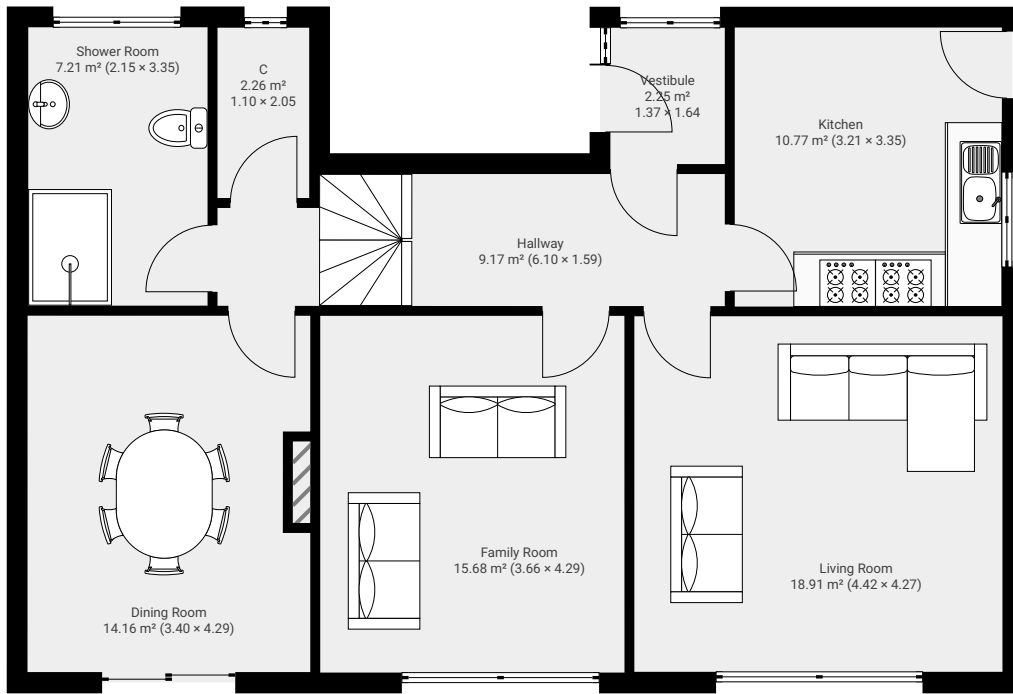

16 Bughties Road

16 Bughties Road, Broughty Ferry, DD5 2LW
TOTAL AREA: 154.42 m² • LIVING AREA: 143.36 m² • FLOORS: 2

▼ Ground Floor

TOTAL AREA: 80.38 m² • LIVING AREA: 78.12 m² •

▼ 1st Floor

TOTAL AREA: 74.04 m² • LIVING AREA: 65.23 m² •