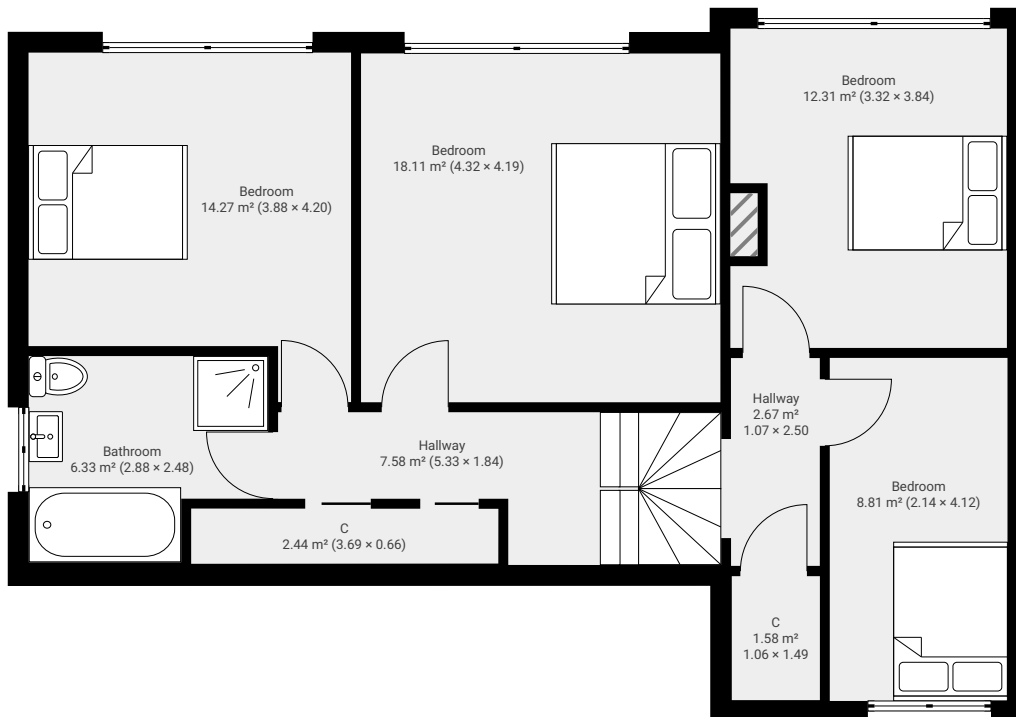

16 Bughties Road

16 Bughties Road, Broughty Ferry, DD5 2LW
TOTAL AREA: 154.42 m² • LIVING AREA: 143.36 m² • FLOORS: 2

▼ Ground Floor

TOTAL AREA: 80.38 m² • LIVING AREA: 78.12 m² •

▼ 1st Floor

TOTAL AREA: 74.04 m² • LIVING AREA: 65.23 m² •