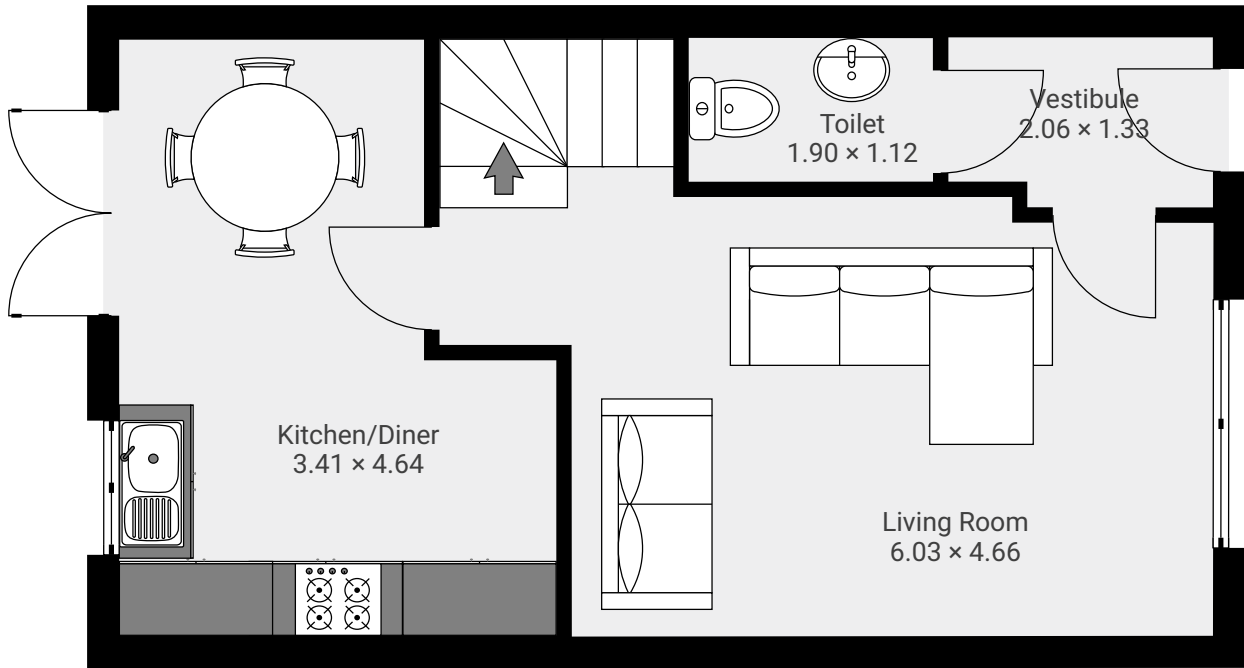

16 Ballumbie Rise Gardens

16 Ballumbie Rise Gardens, Dundee, DD4 0FP

FLOORS: 2

VERDALA

▼ Ground Floor

▼ 1st Floor

1:59

Page 1/1