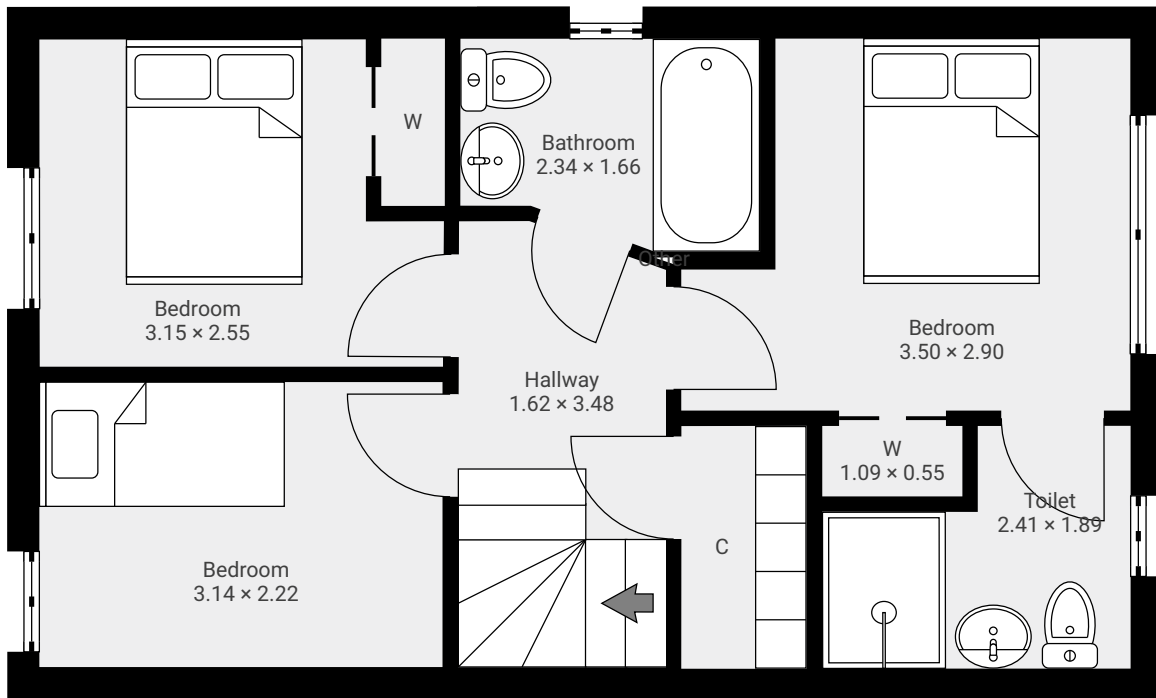

16 Ballumbie Rise Gardens

16 Ballumbie Rise Gardens, Dundee, DD4 0FP

FLOORS: 2

VERDALA

▼ Ground Floor

▼ 1st Floor

1:59

Page 1/1