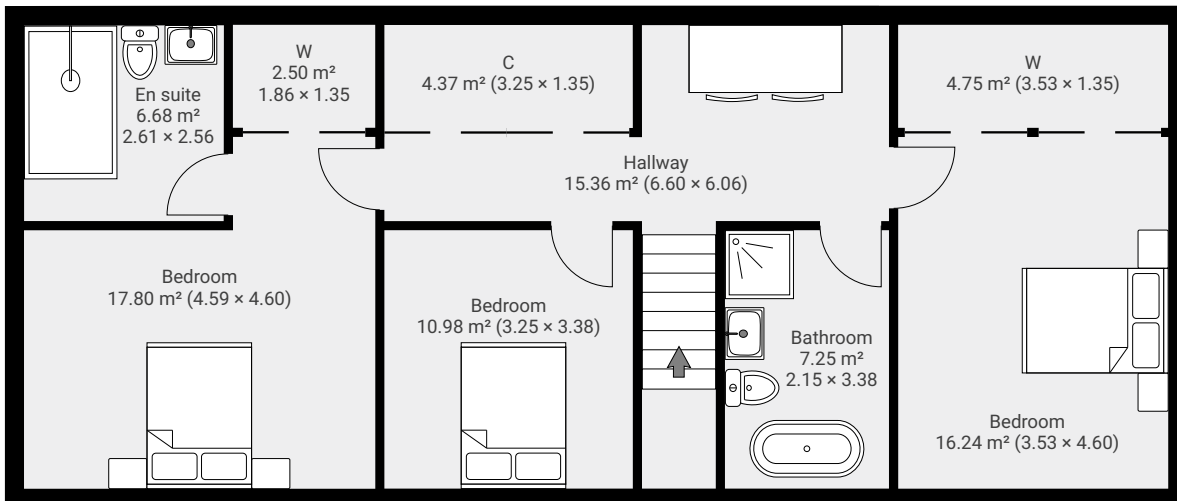

Errol Station

Errol Station, Errol, PH2

TOTAL AREA: 165.27 m² • LIVING AREA: 165.27 m² • FLOORS: 2

▼ Ground Floor

TOTAL AREA: 79.33 m² • LIVING AREA: 79.33 m² •

▼ 1st Floor

TOTAL AREA: 85.93 m² • LIVING AREA: 85.93 m² •

1:99

Page 1/1