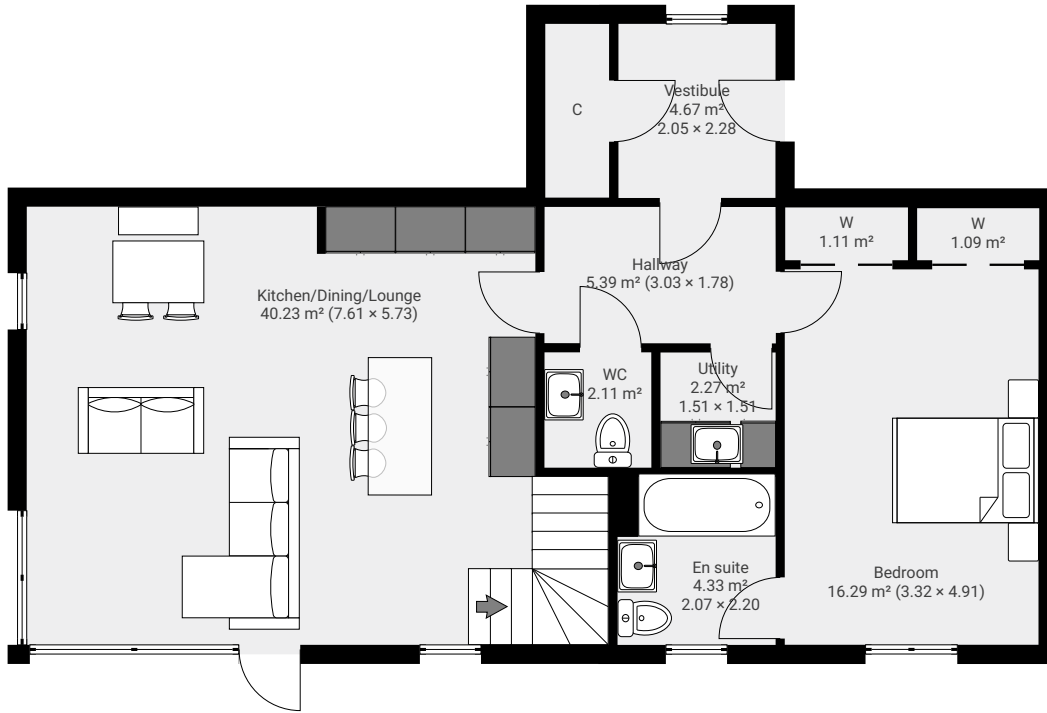

Errol Station

Errol Station, Errol, PH2

TOTAL AREA: 165.27 m² • LIVING AREA: 165.27 m² • FLOORS: 2

▼ Ground Floor

TOTAL AREA: 79.33 m² • LIVING AREA: 79.33 m² •

▼ 1st Floor

TOTAL AREA: 85.93 m² • LIVING AREA: 85.93 m² •

1:99

Page 1/1