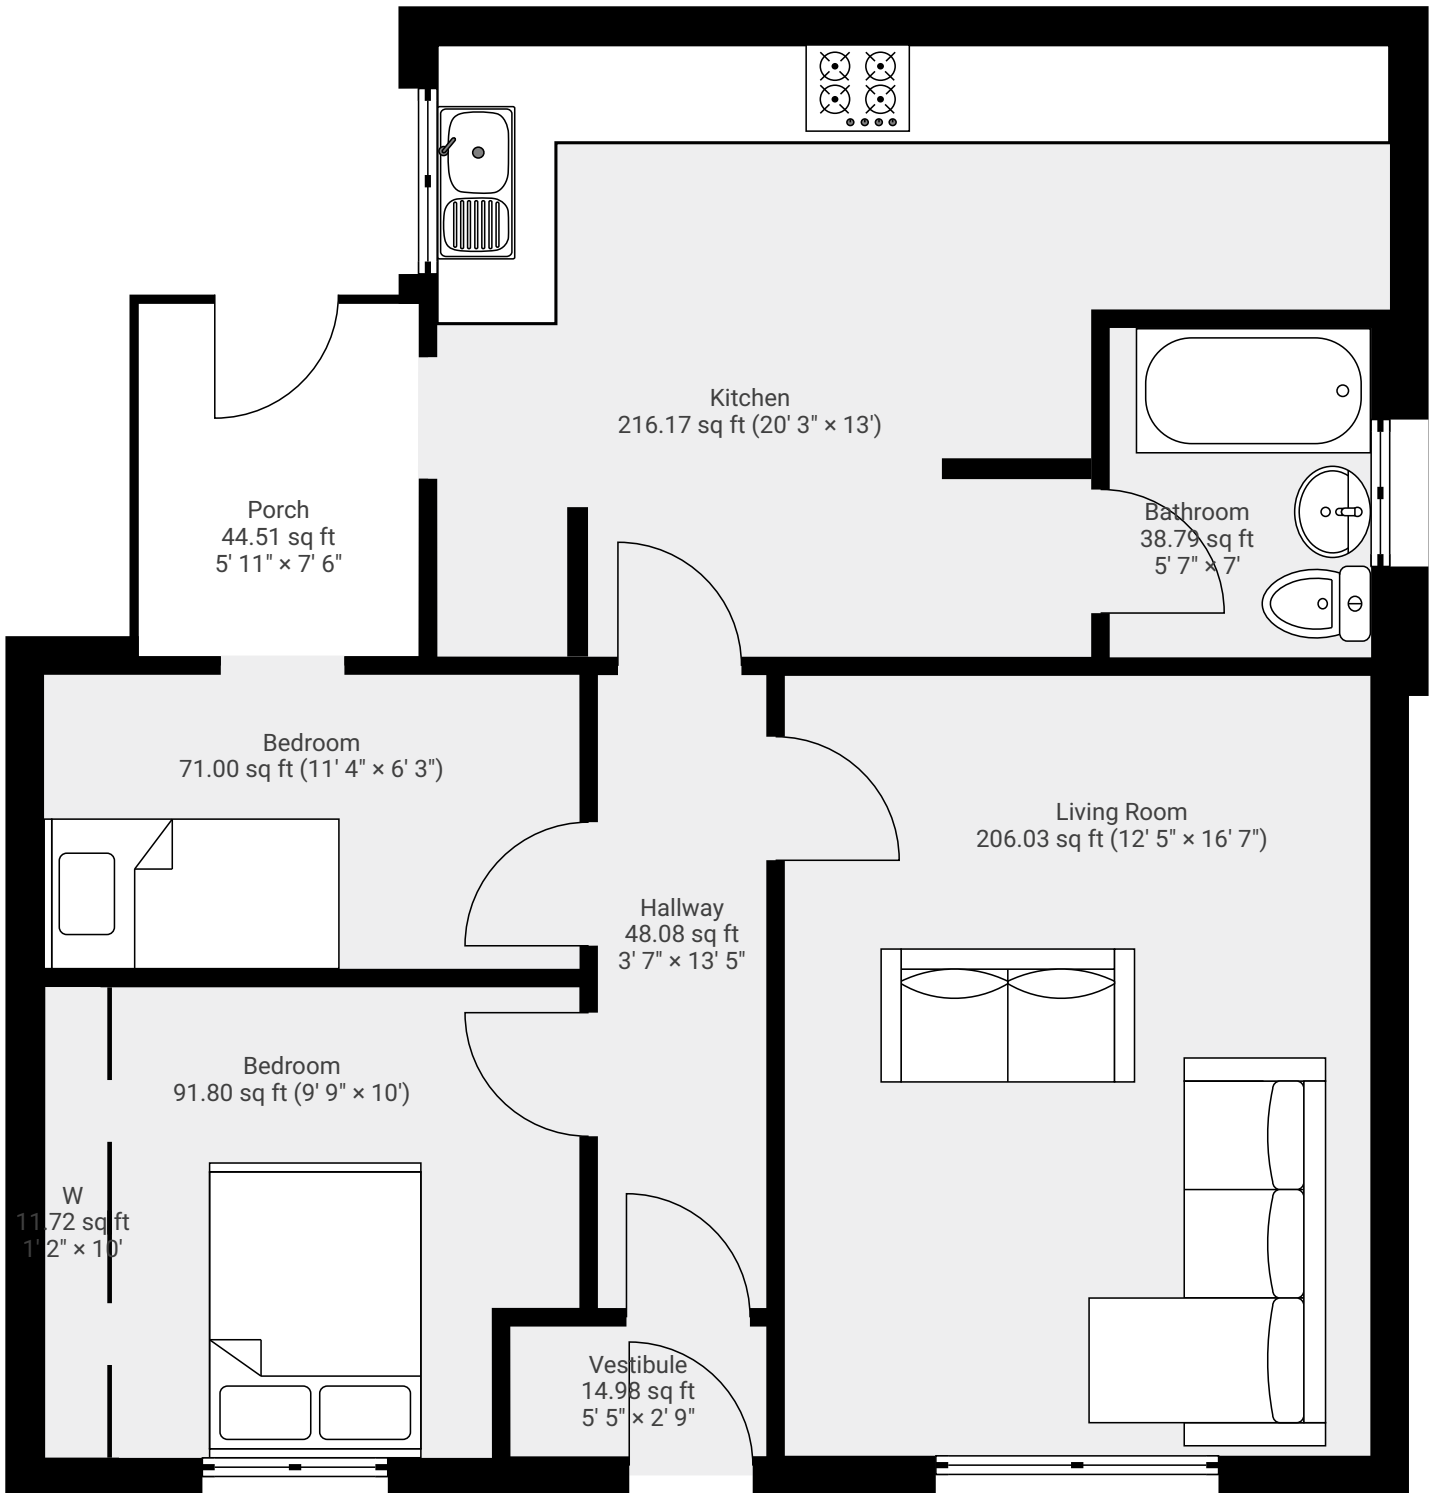

# 44 Kellas Road

44 Kellas Road, Broughty Ferry, DD5 3PE

TOTAL AREA: 742.61 sq ft • LIVING AREA: 698.14 sq ft • FLOORS: 1

## ▼ Ground Floor

TOTAL AREA: 742.61 sq ft • LIVING AREA: 698.14 sq ft •

1:49

Page 1/1