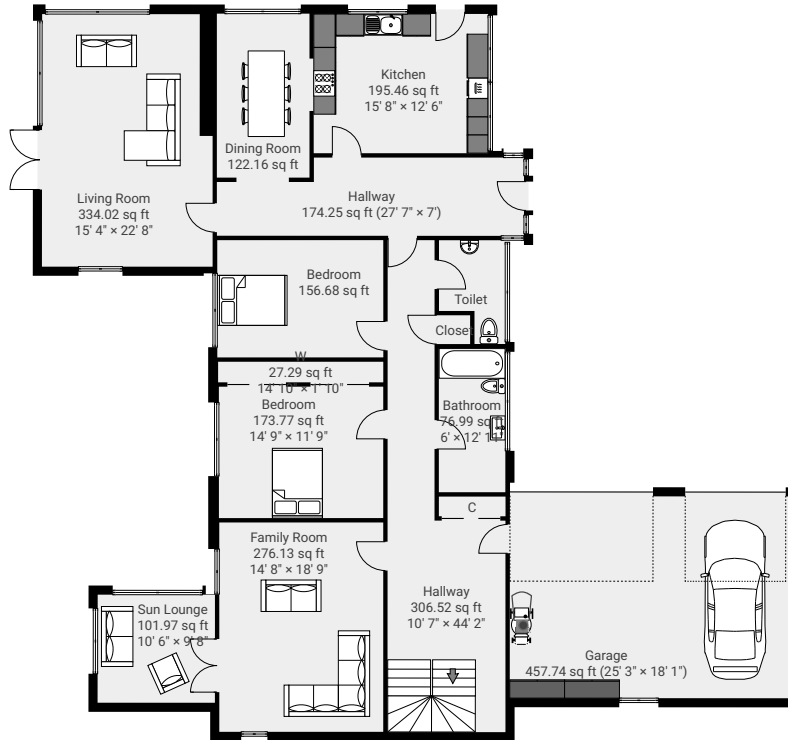

Bendochy

Bendochy, Ralston Road, Broughty Ferry, DD5 1NQ
TOTAL AREA: 3178.10 sq ft • LIVING AREA: 2720.35 sq ft • FLOORS: 2

▼ Ground Floor

TOTAL AREA: 2465.34 sq ft • LIVING AREA: 2007.60 sq ft •

▼ 1st Floor

TOTAL AREA: 712.76 sq ft • LIVING AREA: 712.76 sq ft •