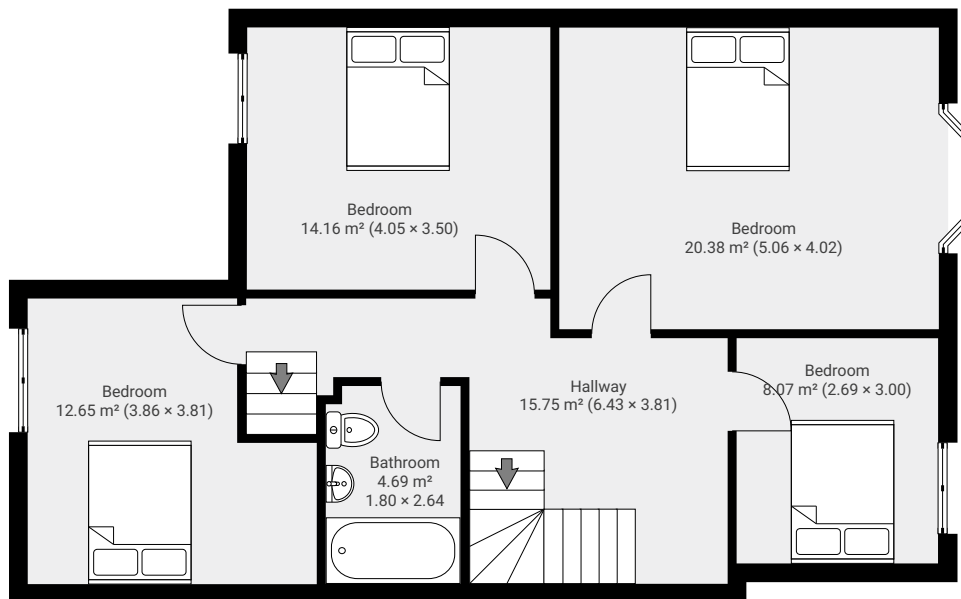

8 Tay Street

8 Tay Street, Newport , DD6 8AG

TOTAL AREA: 201.98 m² • LIVING AREA: 176.27 m² • FLOORS: 3

▼ Ground Floor

TOTAL AREA: 93.01 m² • LIVING AREA: 93.01 m² •

▼ 1st Floor

TOTAL AREA: 75.66 m² • LIVING AREA: 75.66 m² •

1:101
Page 1/2

8 Tay Street

8 Tay Street, Newport , DD6 8AG

TOTAL AREA: 201.98 m² • LIVING AREA: 176.27 m² • FLOORS: 3

▼ 2nd Floor

TOTAL AREA: 33.31 m² • LIVING AREA: 7.60 m² •