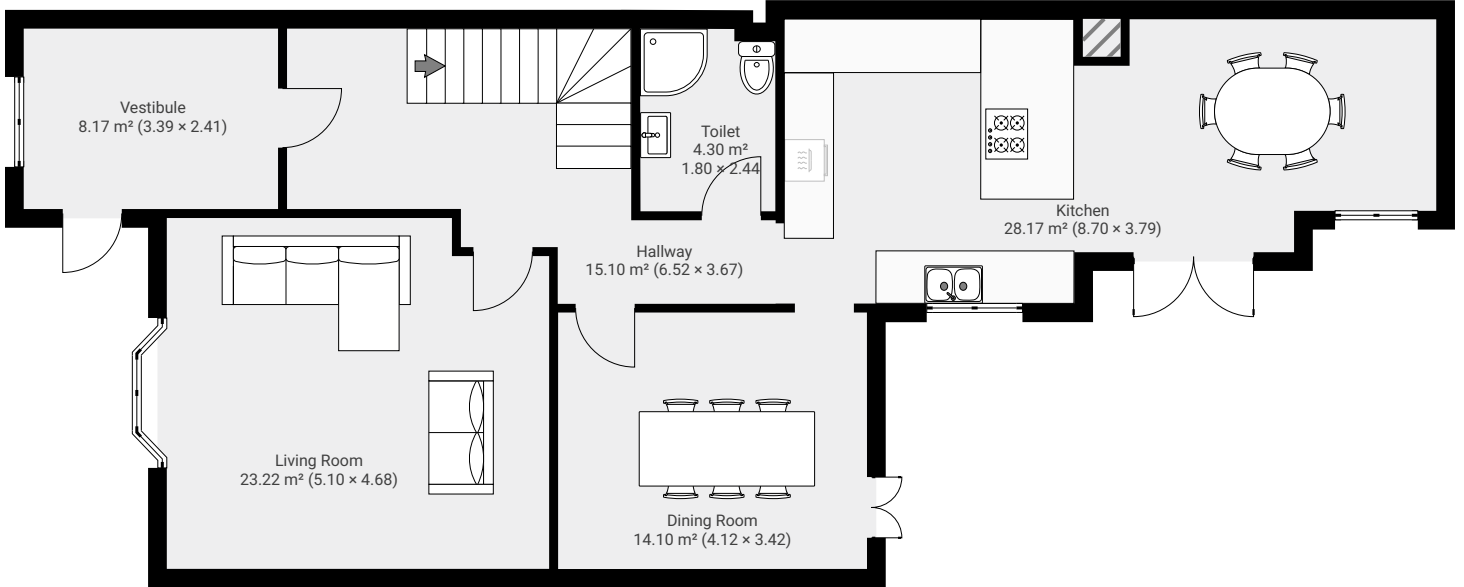

8 Tay Street

8 Tay Street, Newport , DD6 8AG

TOTAL AREA: 201.98 m² • LIVING AREA: 176.27 m² • FLOORS: 3

▼ Ground Floor

TOTAL AREA: 93.01 m² • LIVING AREA: 93.01 m² •

▼ 1st Floor

TOTAL AREA: 75.66 m² • LIVING AREA: 75.66 m² •

1:101
Page 1/2

8 Tay Street

8 Tay Street, Newport , DD6 8AG

TOTAL AREA: 201.98 m² • LIVING AREA: 176.27 m² • FLOORS: 3

▼ 2nd Floor

TOTAL AREA: 33.31 m² • LIVING AREA: 7.60 m² •