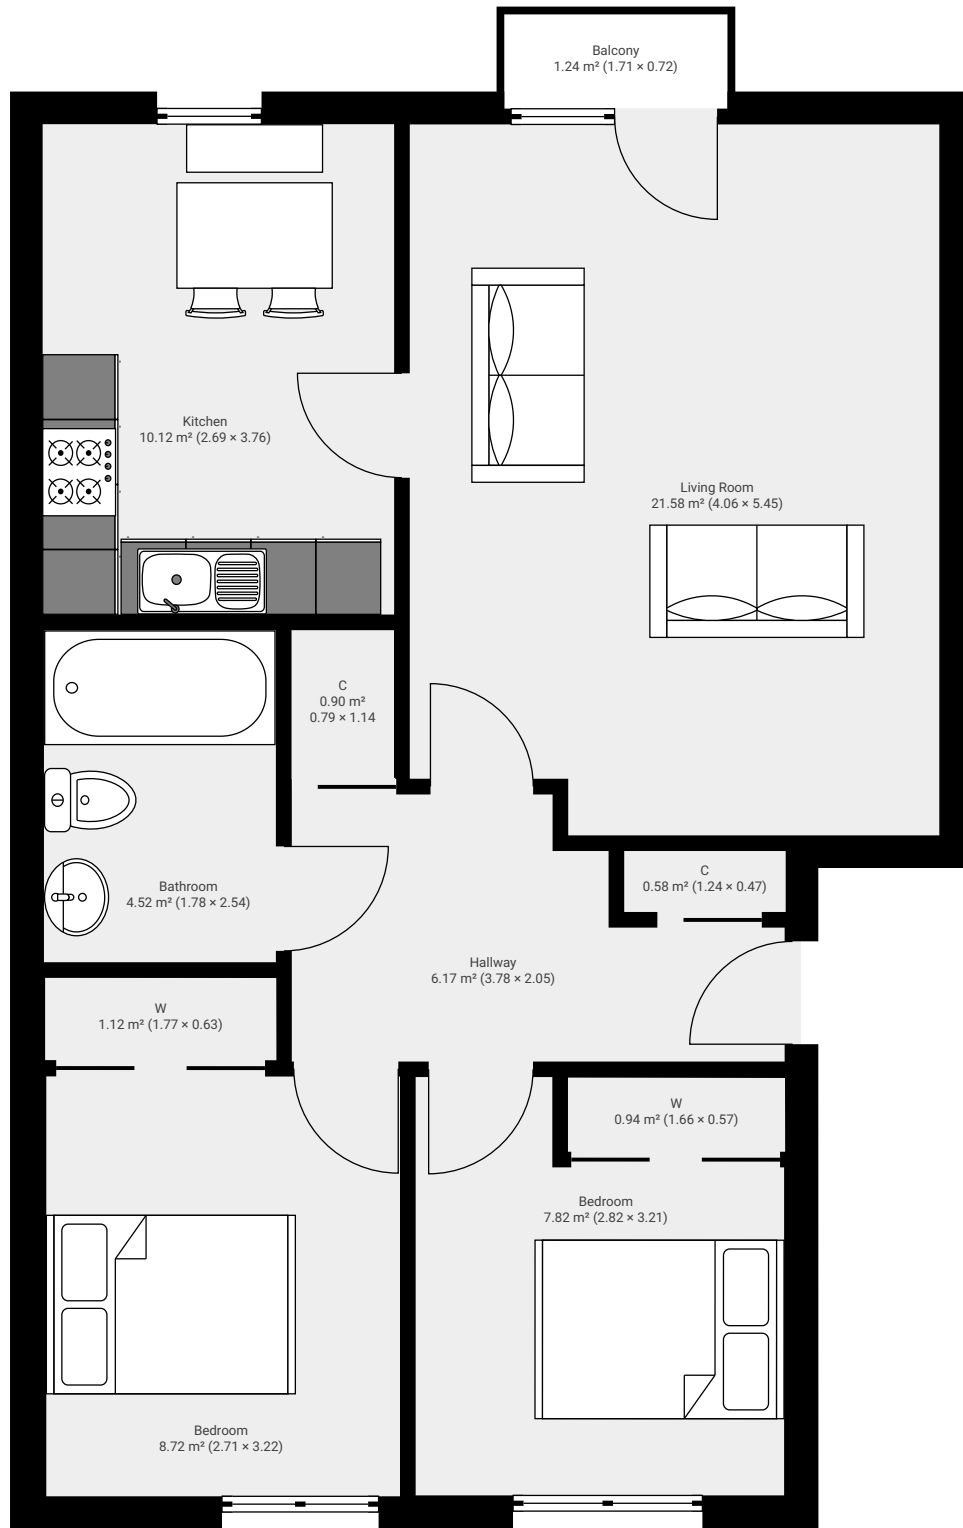

6 Thorter Neuk

6 Thorter Neuk, Dundee, DD1 3BU

TOTAL AREA: 63.64 m² • LIVING AREA: 62.41 m² • FLOORS: 1

▼ 1st Floor

TOTAL AREA: 63.64 m² • LIVING AREA: 62.41 m² •

Page 1/1