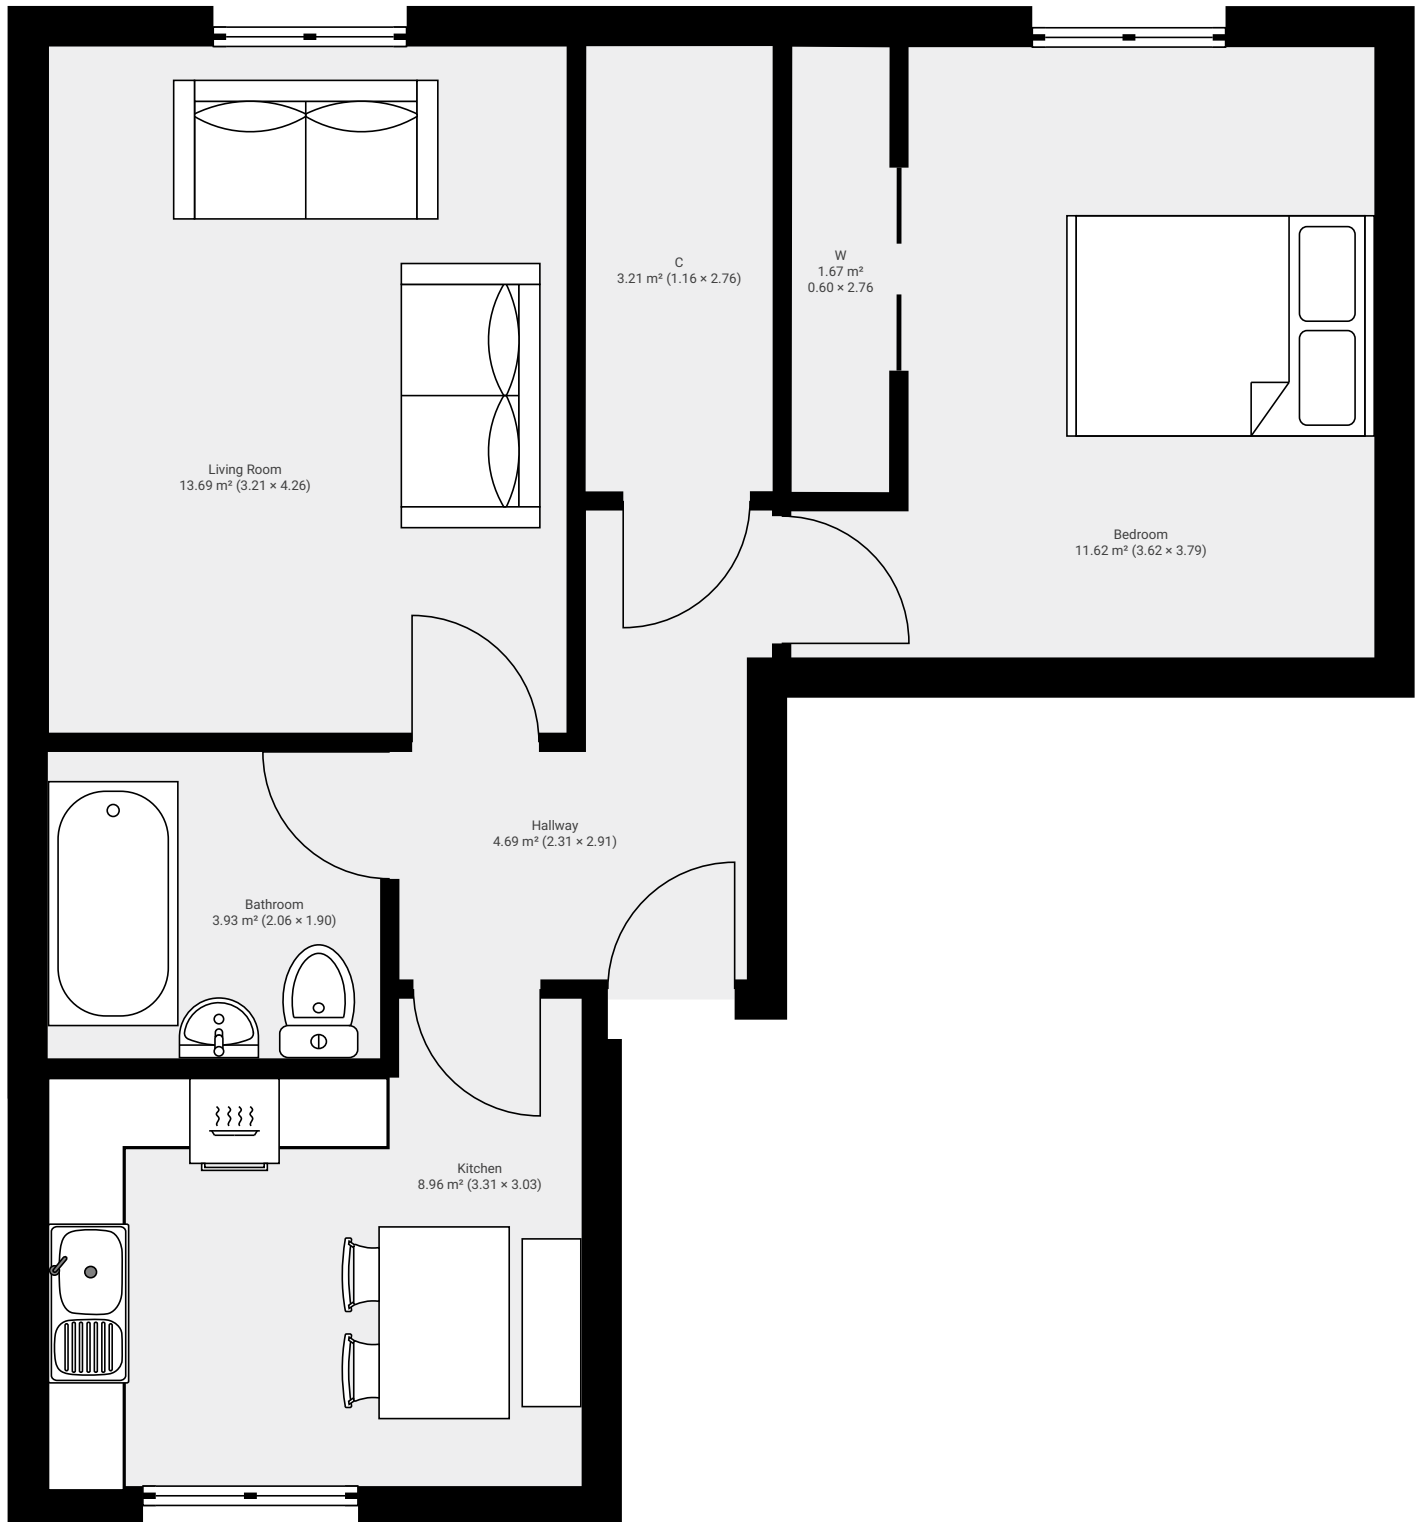

2A, 7 St Peter Street

2A, 7 St Peter Street, Dundee, DD1 4JJ

TOTAL AREA: 47.72 m² • LIVING AREA: 47.72 m² • FLOORS: 1

▼ 2nd Floor

TOTAL AREA: 47.72 m² • LIVING AREA: 47.72 m² •

1:47

Page 1/1