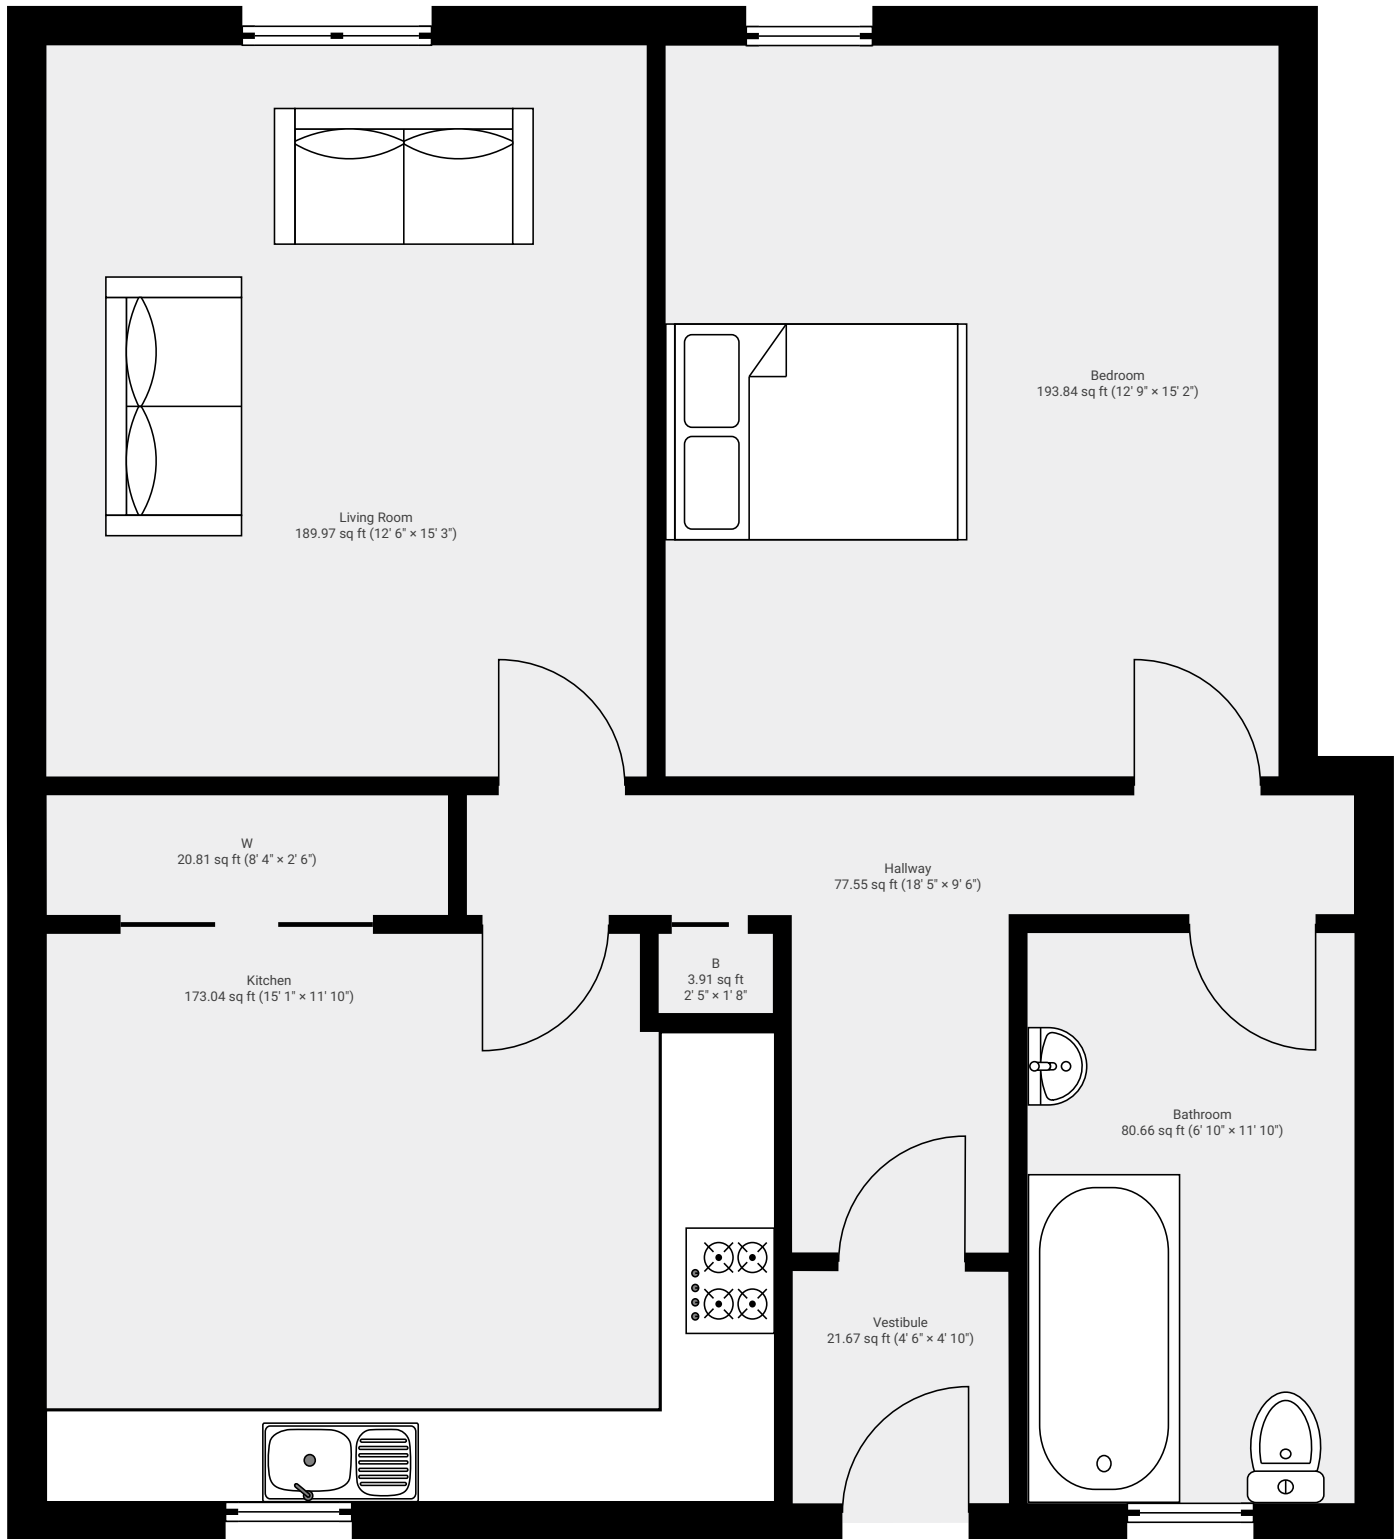

124a Gray Street

124a Gray Street, Broughty Ferry, DD5 2DG

TOTAL AREA: 760.97 sq ft • LIVING AREA: 760.97 sq ft • FLOORS: 1

▼ 1st Floor

TOTAL AREA: 760.97 sq ft • LIVING AREA: 760.97 sq ft •

1:48

Page 1/1