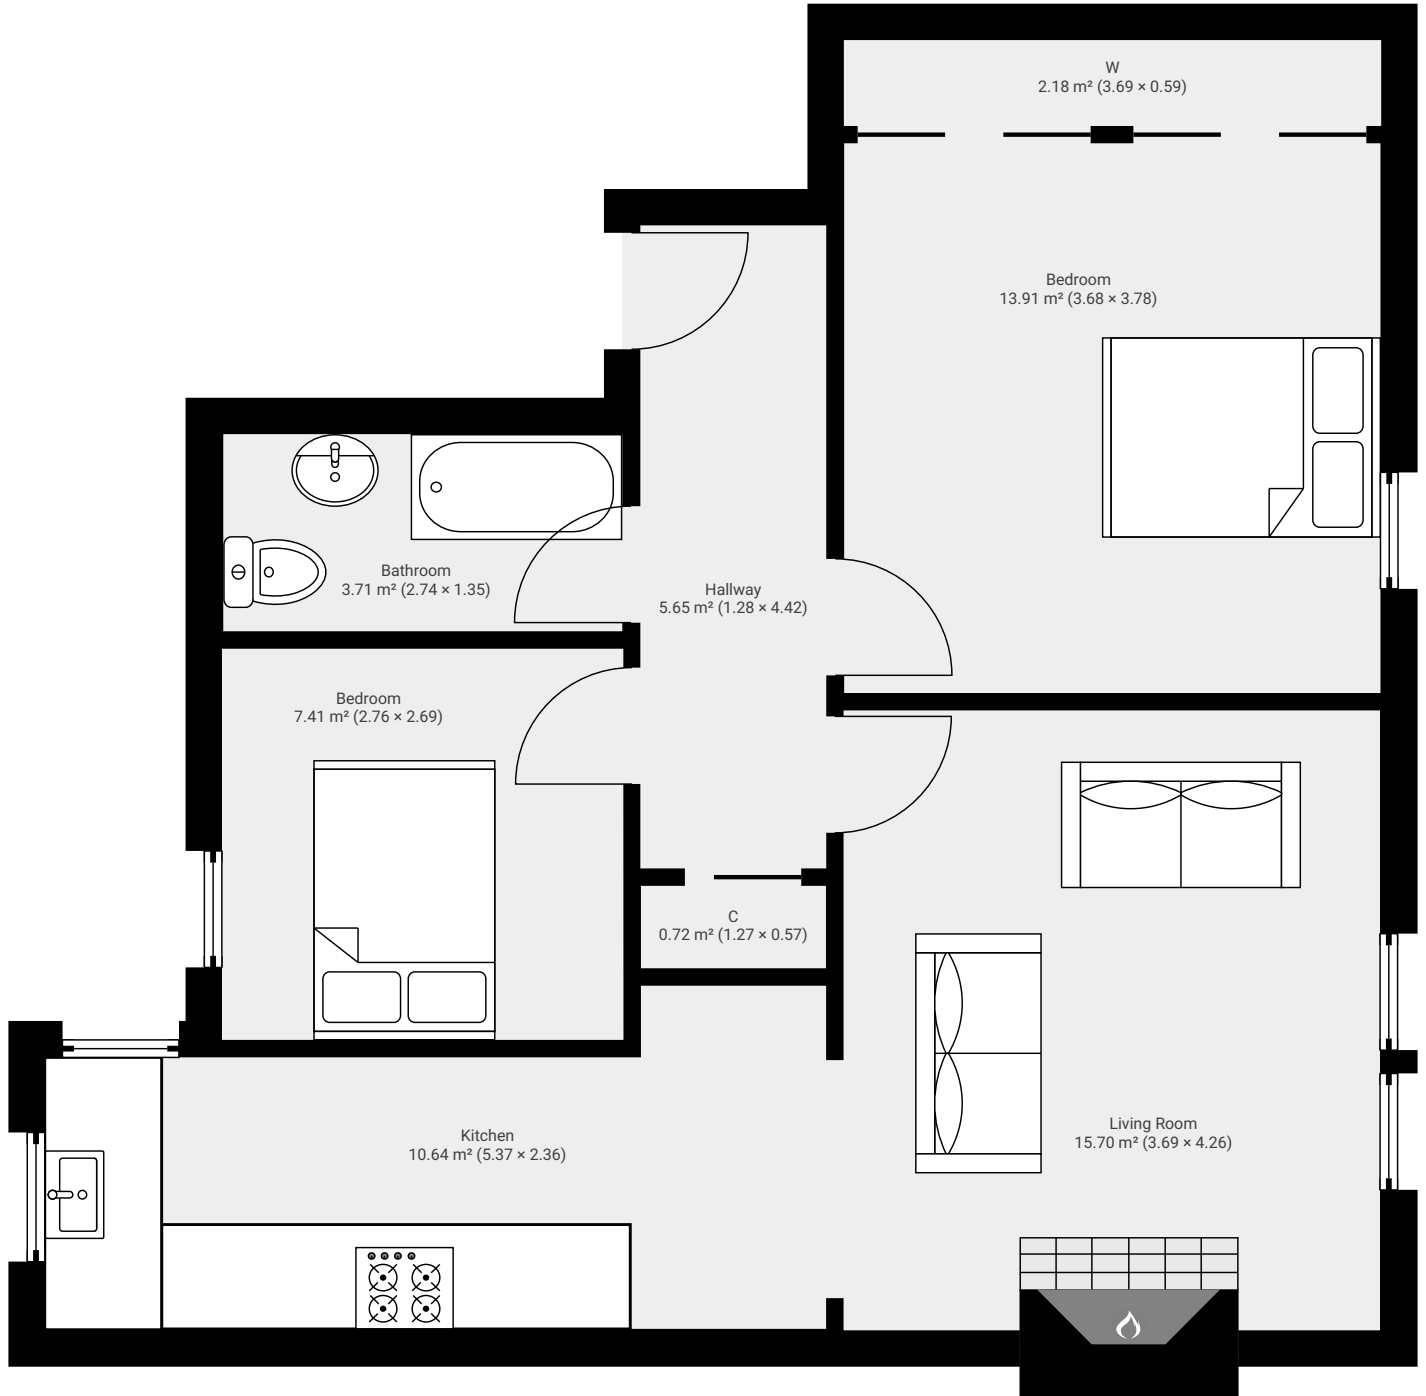

1/R 248 Clepington Road

1/R 248 Clepington Road, Dundee, DD3 8BJ
TOTAL AREA: 59.87 m² • LIVING AREA: 59.87 m² • FLOORS: 1

▼ 1st Floor

TOTAL AREA: 59.87 m² • LIVING AREA: 59.87 m² •

0.0 0.5 1.0 1.5 2.0 2.5m
1:52
Page 1/1