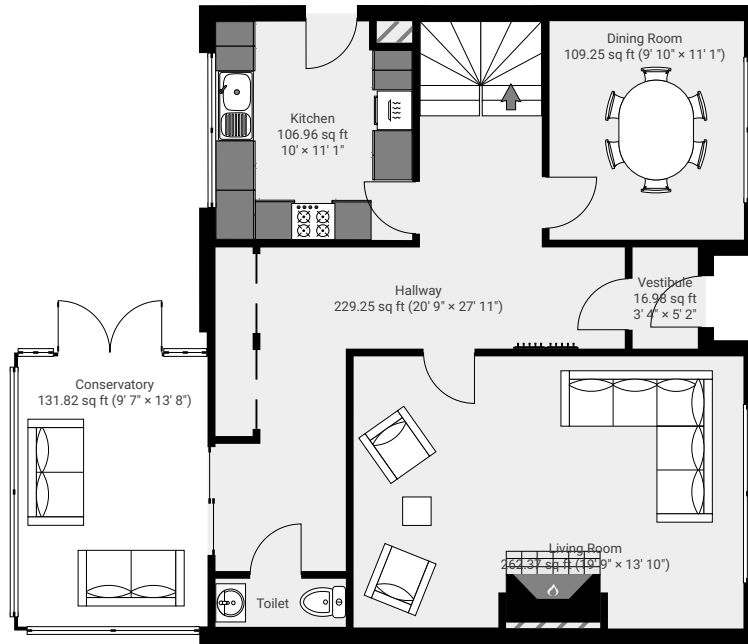

7 Langholm Gardens

7 Langholm Gardens, Broughty Ferry, DD5 1LQ
TOTAL AREA: 1651.92 sq ft • LIVING AREA: 1520.22 sq ft • FLOORS: 2

▼ Ground Floor

TOTAL AREA: 890.17 sq ft • LIVING AREA: 758.46 sq ft •

▼ 1st Floor

TOTAL AREA: 761.76 sq ft • LIVING AREA: 761.76 sq ft •